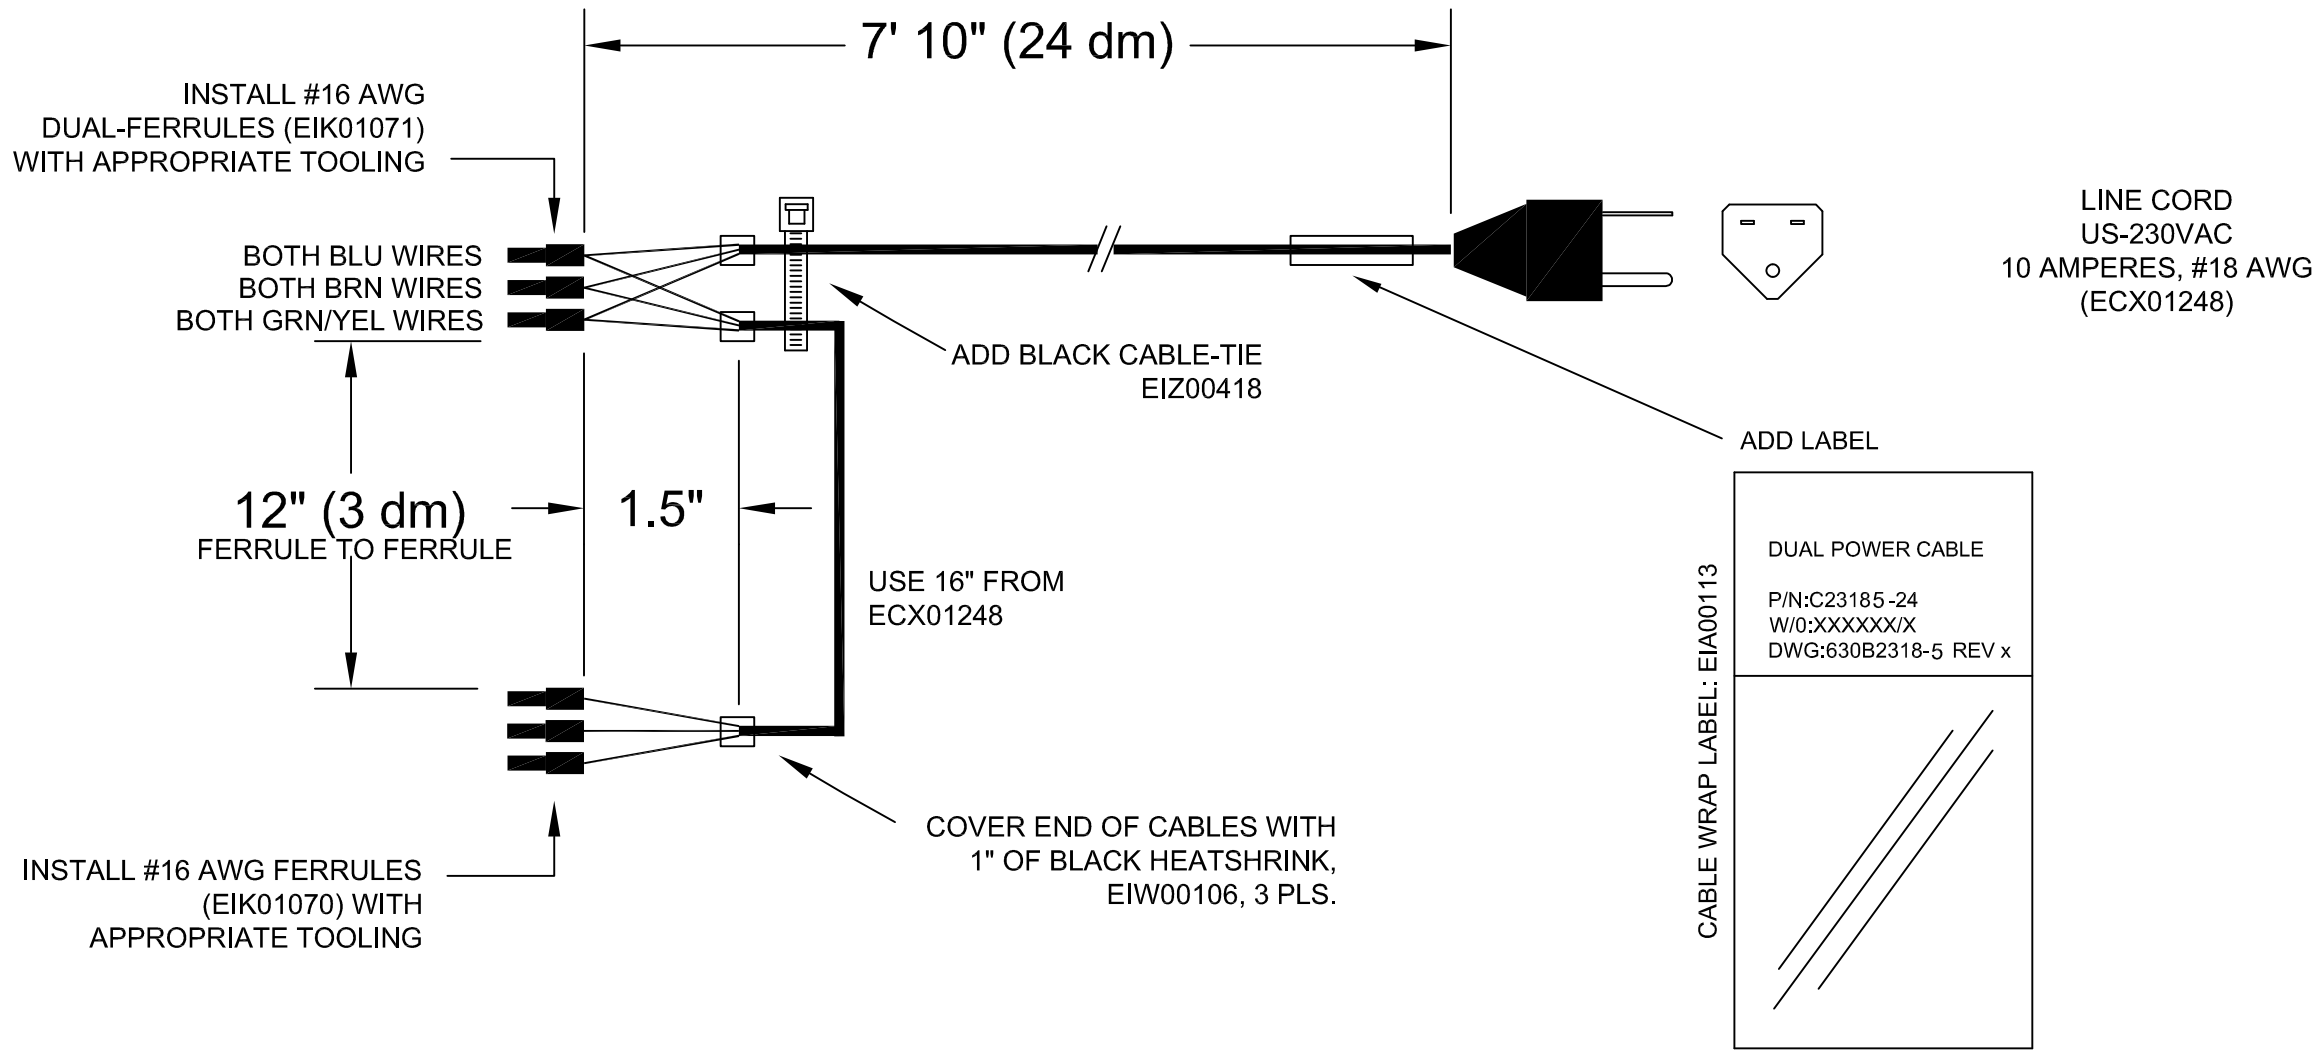

REVISIONS			
REV.	DESCRIPTION	DRAWN	DATE
A	ADDED ECO 503	JFM	11/20/2017

PROPRIETARY INFORMATION
THIS DRAWING IS THE PROPERTY OF AEROTECH, INC. AND IS SUBMITTED IN CONFIDENCE AND SHALL NOT BE REPRODUCED NOR COPIED NOR DISCLOSED TO OTHERS UNDER PENALTY OF LAW.

TOLERANCES ON		
FRACTIONS	DECIMALS	ANGLES
0 TO 6 ±1/32	.XX ±01	± 0-30'
OVER 6 ±1/16	.XXX ±005	

RMS FINISH EXCEPT AS NOTED

DRAWN	8/16/2015	BEB
CHECKED	8/16/2015	BEB
APPD.	8/16/2015	BEB

AEROTECH, INC. 101 Zeta Drive
Pittsburgh, PA. 15238
(412)963-7470
www.aerotech.com

DUAL POWER CABLE (12" Split)

230 VAC, 10 Ampere, USA

(Control and Bus Power)

PART CODE	SIZE	630B2318-5	REV.	A
C23185-24	B			

SCALE	~	FILE NAME	630B2318-5.Dwg	SHEET	1 OF 1