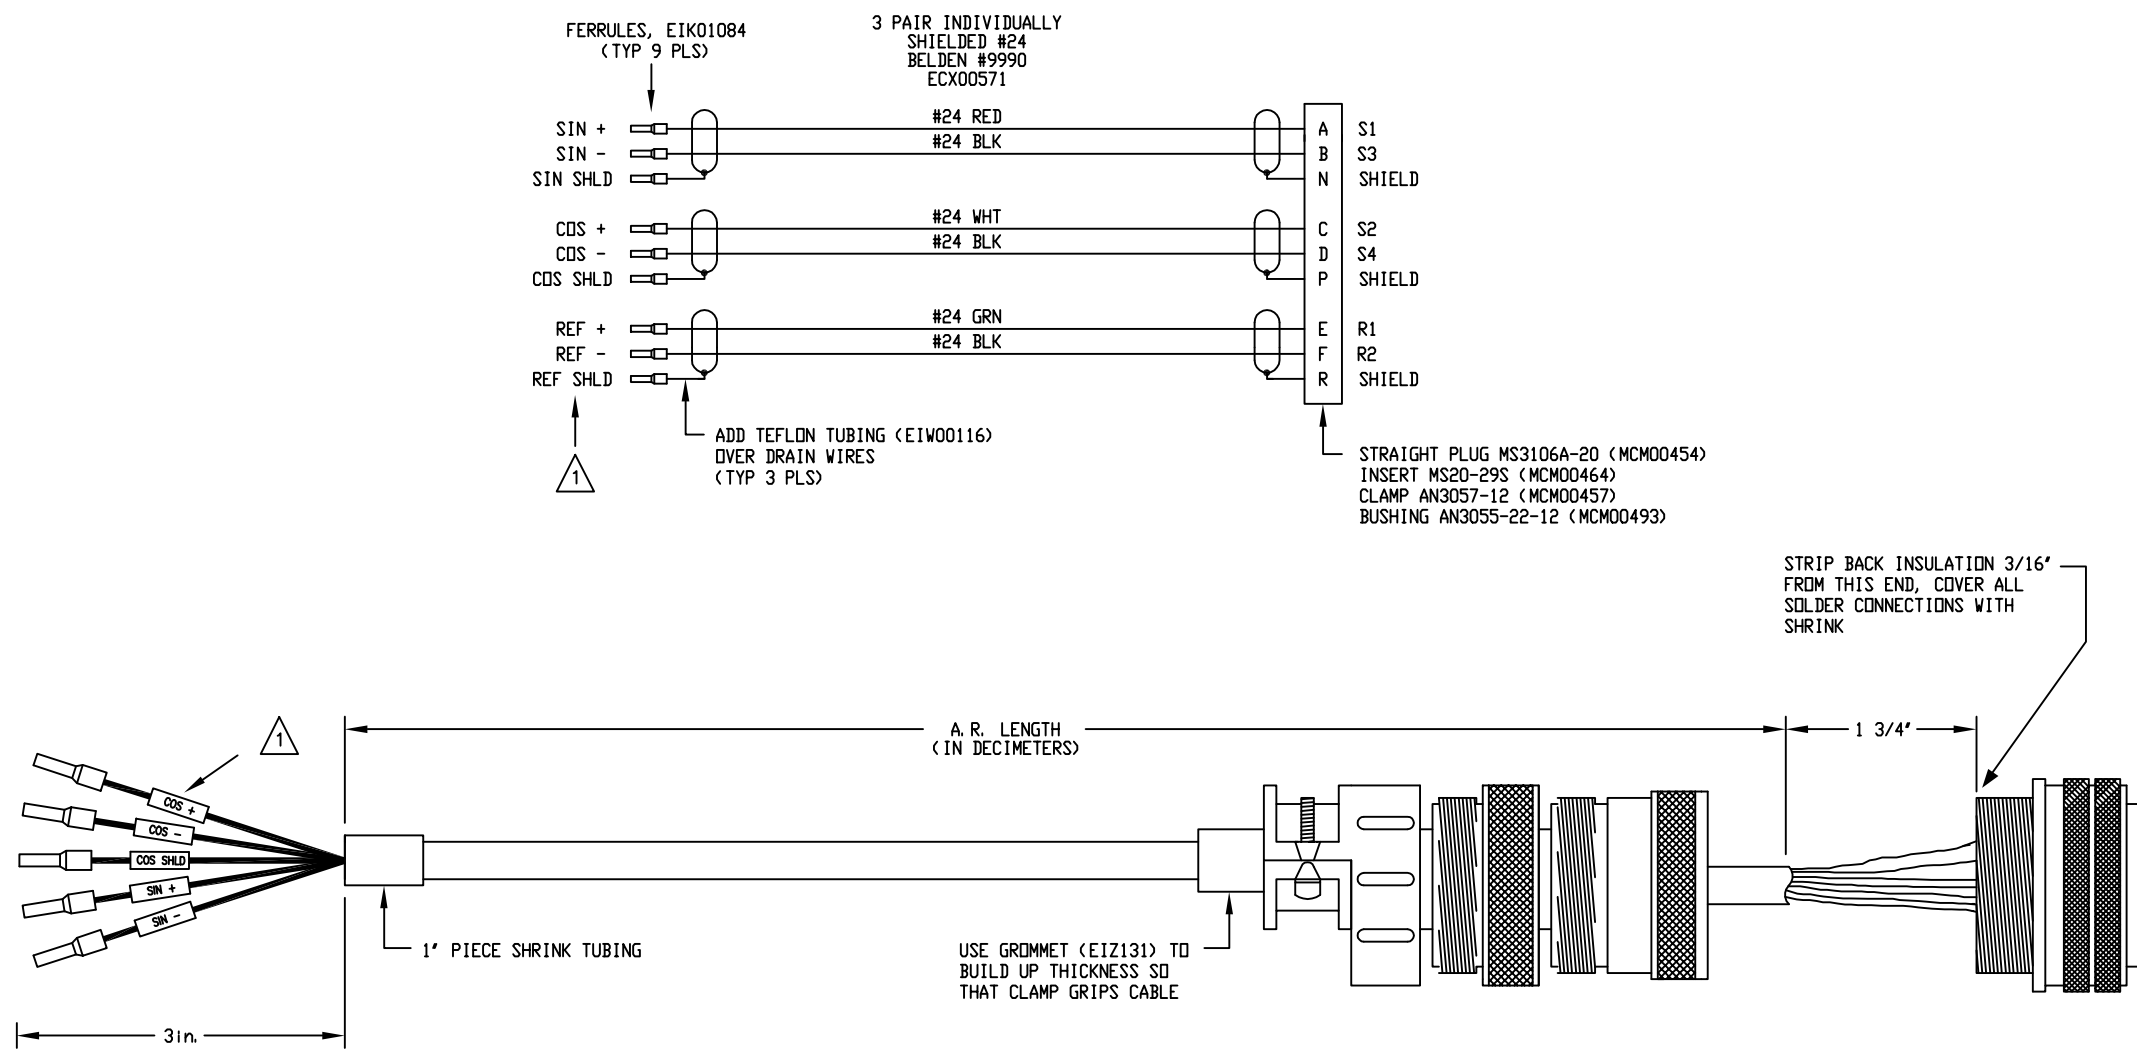

REVISIONS				
REV.	ZONE	DESCRIPTION	DATE	DRAWN

1 WIRE MARKERS
FLAG WIRES WITH BRADY LABELS, EIA01161

LABELS FOR C15952 CABLES: (1) REQUIRED

C15952-XX
W. O. # / 1 thru X
630C1595-2 REV(-)

CABLE WRAP LABEL: EIA00113

PART CODE:		C15952-XX	C15952-1 TO -120 MAX LENGTH (DECIMETERS)	
PROPRIETARY INFORMATION THIS DRAWING IS THE PROPERTY OF AEROTECH, INC. AND IS SUBMITTED IN CONFIDENCE AND SHALL NOT BE REPRODUCED NOR COPIED NOR DISCLOSED TO OTHERS UNDER PENALTY OF LAW.		AEROTECH, INC. 101 Zeta Drive Pittsburgh, PA. 15238 (412)963-7470 www.aerotech.com		
TOLERANCES ON FRACTIONS DECIMALS ANGLES 0 TO 6 ± 1/32 .XX ± .01 ± 0-30' OVER 6 ± 1/16 .XXX ± .005		BRUSHLESS RESOLVER CABLE WITH FLYING LEADS CABLE: RES FB-FL-17MS-MAX120DM		
RMS FINISH	✓	EXCEPT AS NOTED		
DRAWN	EJB	9/13/05	PART CODE	SIZE
CHECKED	AGS	9/13/05	C15952-XX	C
APPD.	AGS	9/13/05	630C1595-2	
SCALE -		FILE NAME	630C1595-201.dwg	SHEET 1 OF 1
		REV.	-	