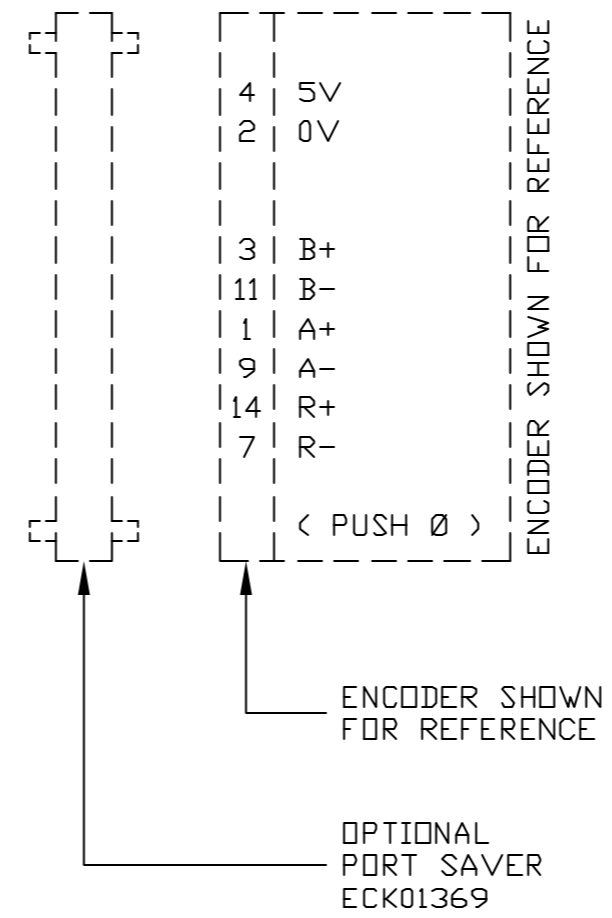

REVISIONS			
REV.	ZONE	DESCRIPTION	DRAWN

CONNECTOR SHIELDING

PROPRIETARY INFORMATION THIS DRAWING IS THE PROPERTY OF AEROTECH, INC. AND IS SUBMITTED IN CONFIDENCE AND SHALL NOT BE REPRODUCED NOR COPIED NOR DISCLOSED TO OTHERS UNDER PENALTY OF LAW.			AEROTECH, INC. 101 Zeta Drive Pittsburgh, PA. 15238 412-963-7470 FAX: 412-963-7459 www.AEROTECH.com		
TOLERANCES ON FRACTIONS DECIMALS ANGLES 0 TO 6 ± 1/32 .XX ± .01 ± 0-30' OVER 6 ± 1/16 .XXX ± .005			PUSH Ø ENCODER EXTENSION CABLE 210 DECIMETERS (70') MAX LENGTH CABLE: ENC FB-25DU-15DU-APE-MAX210DM		
RNS FINISH <input checked="" type="checkbox"/> EXCEPT AS NOTED			PART CODE C20382-XX		
DRAWN R RDXBY 3/27/04 CHECKED JLI 5/27/04 APPD. JLI 3/27/04			SIZE B	630B2038-2	
SCALE N/A			FILE NAME 630B2038-201.DWG		SHEET 1 OF 1