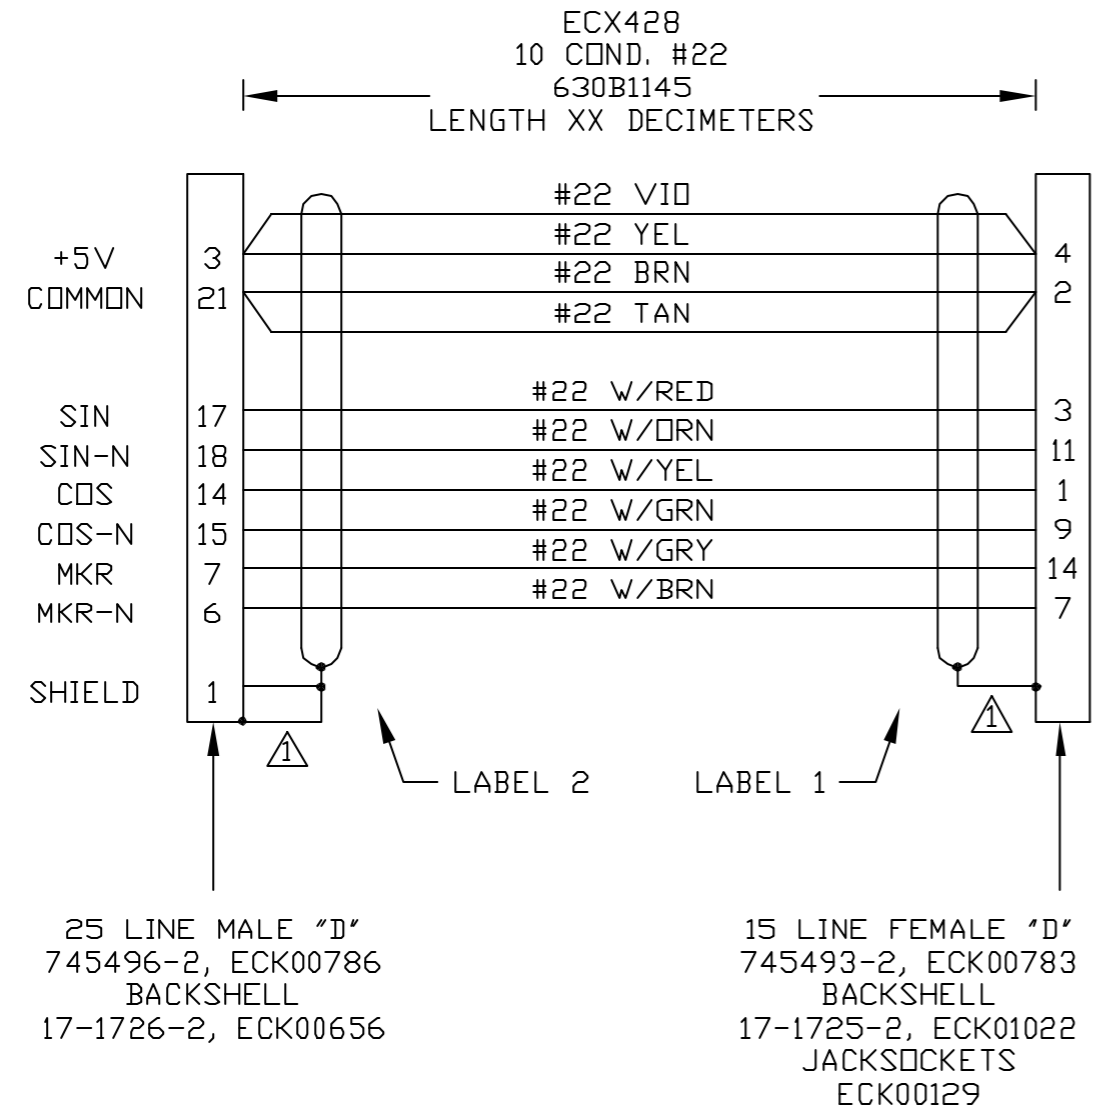

REVISIONS			
REV.	ZONE	DESCRIPTION	DRAWN

CONNECTOR SHIELDING

PROPRIETARY INFORMATION THIS DRAWING IS THE PROPERTY OF AEROTECH, INC. AND IS SUBMITTED IN CONFIDENCE AND SHALL NOT BE REPRODUCED NOR COPIED NOR DISCLOSED TO OTHERS UNDER PENALTY OF LAW.			AEROTECH, INC. 101 Zeta Drive Pittsburgh, PA. 15238 412-963-7470 FAX: 412-963-7459 www.AEROTECH.com		
TOLERANCES ON FRACTIONS DECIMALS ANGLES 0 TO 6 ± 1/32 .XX ± .01 ± 0-30' OVER 6 ± 1/16 .XXX ± .005			PUSH Ø ENCODER EXTENSION CABLE 210 DECIMETERS (70') MAX LENGTH CABLE: ENC FB-25DU-15DU-APE-MAX210DM		
RNS FINISH <input checked="" type="checkbox"/> EXCEPT AS NOTED			PART CODE C20382-XX		
DRAWN R RDXBY 3/27/04 CHECKED JLI 5/27/04 APPD. JLI 3/27/04			SIZE B	630B2038-2	
SCALE N/A			FILE NAME 630B2038-201.DWG		SHEET 1 OF 1