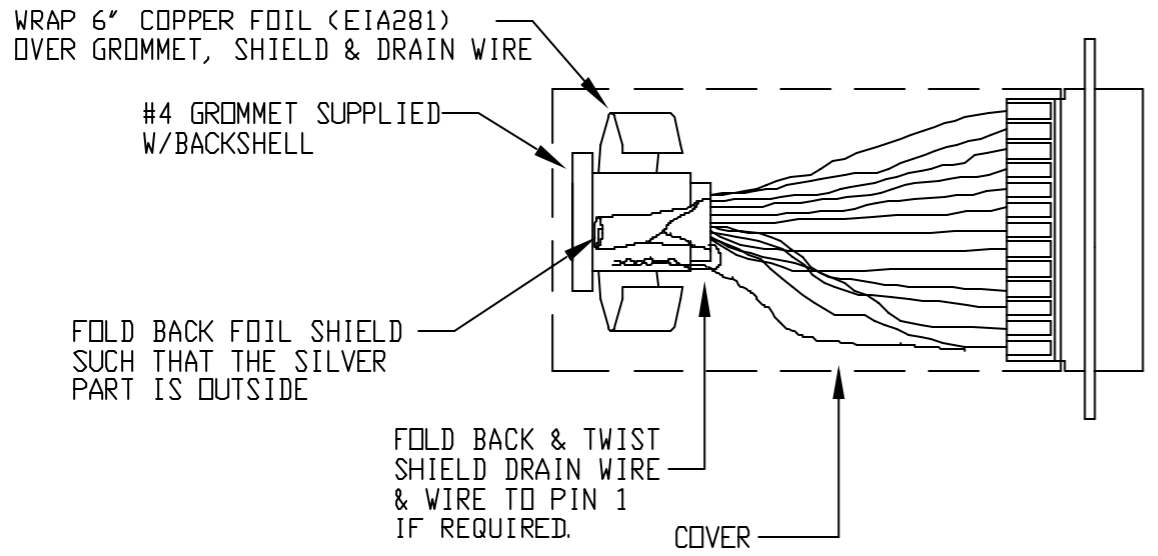

REVISIONS			
REV.	ZONE	DESCRIPTION	DRAWN

CONNECTOR SHIELDING

PROPRIETARY INFORMATION THIS DRAWING IS THE PROPERTY OF AEROTECH, INC. AND IS SUBMITTED IN CONFIDENCE AND SHALL NOT BE REPRODUCED NOR COPIED NOR DISCLOSED TO OTHERS UNDER PENALTY OF LAW.			AEROTECH, INC. 101 Zeta Drive Pittsburgh, PA. 15238 412-963-7470 FAX: 412-963-7459 www.AEROTECH.com		
TOLERANCES ON FRACTIONS DECIMALS ANGLES 0 TO 6 ± 1/32 .XX ± .01 ± 0-30' OVER 6 ± 1/16 .XXX ± .005			PUSH Ø ENCODER EXTENSION CABLE 210 DECIMETERS (70') MAX LENGTH CABLE: ENC FB-25DU-15DU-APE-MAX210DM		
RNS FINISH <input checked="" type="checkbox"/> EXCEPT AS NOTED			PART CODE C20382-XX		
DRAWN R RDXBY 3/27/04 CHECKED JLI 5/27/04 APPD. JLI 3/27/04			SIZE B	630B2038-2	
SCALE N/A			FILE NAME 630B2038-201.DWG		SHEET 1 OF 1