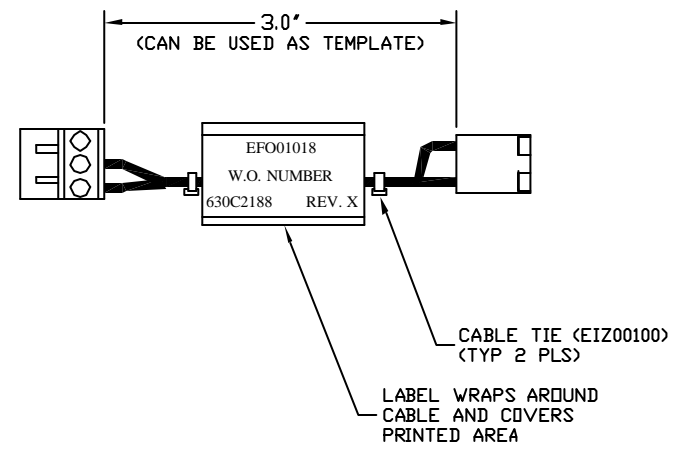

REVISIONS				
REV.	ZONE	DESCRIPTION	DATE	DRAWN

ECK00213
PIN
NUMBERING

EIK01060
PIN
NUMBERING

PROPRIETARY INFORMATION
THIS DRAWING IS THE PROPERTY
OF AEROTECH, INC. AND IS
SUBMITTED IN CONFIDENCE AND
SHALL NOT BE REPRODUCED NOR
COPIED NOR DISCLOSED TO OTHERS
UNDER PENALTY OF LAW.

AEROTECH, INC. 101 Zeta Drive
Pittsburgh, PA. 15238
(412)963-7470
www.aerotech.com

TOLERANCES ON
FRACTIONS DECIMALS ANGLES
0 TO 6 ± 1/32 XX ± .01 ± 0-30°
OVER 6 ± 1/16 XXX ± .005

NMARK LMS AC POWER CABLE
ASSEMBLY

RMS FINISH EXCEPT AS NOTED

DRAWN	WG	4/07
CHECKED	DES	4/07
APPD.	ED	4/07

PART CODE	SIZE	630C2188	REV.
EFO01018	C		-
SCALE FULL	FILE NAME	630C218801.DWG	SHEET 1 OF 1