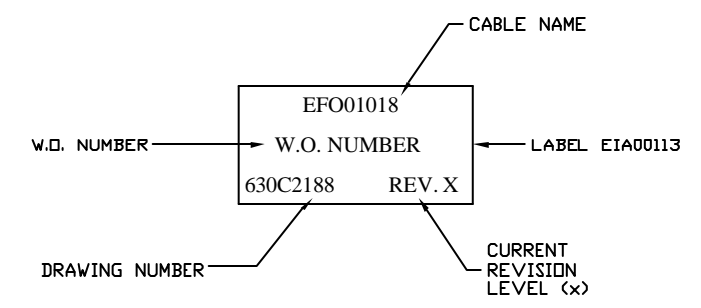

REVISIONS				
REV.	ZONE	DESCRIPTION	DATE	DRAWN

ECK00213
PIN
NUMBERING

EIK01060
PIN
NUMBERING

PROPRIETARY INFORMATION
THIS DRAWING IS THE PROPERTY
OF AEROTECH, INC. AND IS
SUBMITTED IN CONFIDENCE AND
SHALL NOT BE REPRODUCED NOR
COPIED NOR DISCLOSED TO OTHERS
UNDER PENALTY OF LAW.

AEROTECH, INC. 101 Zeta Drive
Pittsburgh, PA. 15238
(412)963-7470
www.aerotech.com

TOLERANCES ON
FRACTIONS DECIMALS ANGLES
0 TO 6 ± 1/32 XX ± .01 ± 0-30°
OVER 6 ± 1/16 XXX ± .005

NMARK LMS AC POWER CABLE
ASSEMBLY

RMS FINISH EXCEPT AS NOTED

DRAWN	WG	4/07
CHECKED	DES	4/07
APPD.	ED	4/07

PART CODE	SIZE	630C2188	REV.
EFO01018	C		-
SCALE FULL	FILE NAME	630C218801.DWG	SHEET 1 OF 1