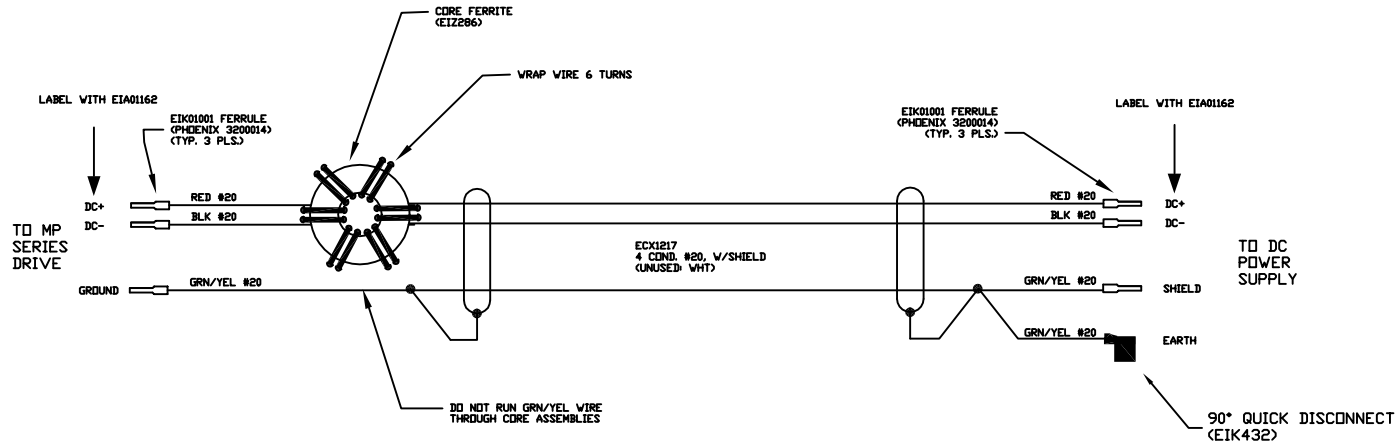

REVISIONS				
REV.	ZONE	DESCRIPTION	DATE	DRAWN

PROPRIETARY INFORMATION THIS DRAWING IS THE PROPERTY OF AEROTECH, INC. AND IS SUBMITTED IN CONFIDENCE AND SHALL NOT BE REPRODUCED NOR COPIED NOR DISCLOSED TO OTHERS UNDER PENALTY OF LAW.		 AEROTECH, INC. 101 Zeta Drive Pittsburgh, PA. 15238 (412)963-7470 TWX710-795-3125	
TOLERANCES ON FRACTIONS DECIMALS ANGLES 0 TO 6 ± 1/32 XX ± .01 ± 0-30° OVER 6 ± 1/16 .XXX ± .005		C21940 (DC POWER CABLE FOR MP DRIVES) PWR: FLT-FL	
RMS FINISH	✓	EXCEPT AS NOTED	
DRAWN	7/1/2007	JFM	PART CODE
CHECKED	7/2/2007	AGS	SIZE
APPD.	7/3/2007	JFM	SCALE NTS
			FILE NAME
			SHEET
			1 OF 1