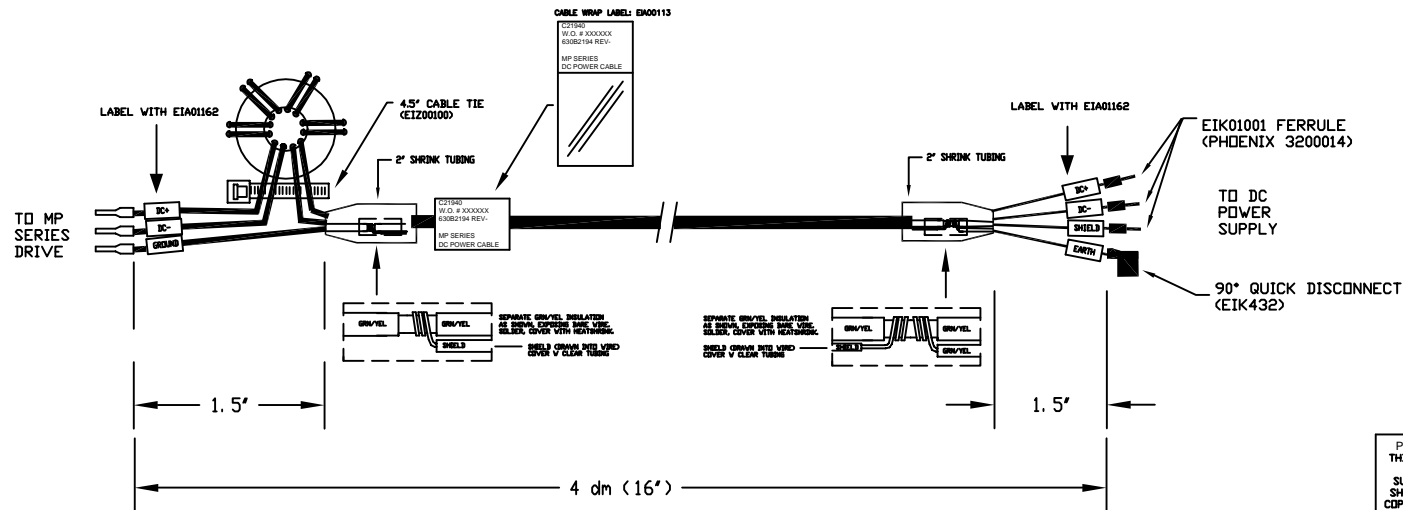

REVISIONS				
REV.	ZONE	DESCRIPTION	DATE	DRAWN

PROPRIETARY INFORMATION THIS DRAWING IS THE PROPERTY OF AEROTECH, INC. AND IS SUBMITTED IN CONFIDENCE AND SHALL NOT BE REPRODUCED NOR COPIED NOR DISCLOSED TO OTHERS UNDER PENALTY OF LAW.		 AEROTECH, INC. 101 Zeta Drive Pittsburgh, PA. 15238 (412)963-7470 TWX710-795-3125	
TOLERANCES ON FRACTIONS DECIMALS ANGLES 0 TO 6 ± 1/32 XX ± .01 ± 0-30° OVER 6 ± 1/16 .XXX ± .005		C21940 (DC POWER CABLE FOR MP DRIVES) PWR: FLT-FL	
RMS FINISH	✓	EXCEPT AS NOTED	
DRAWN	7/1/2007	JFM	PART CODE
CHECKED	7/2/2007	AGS	SIZE
APPD.	7/3/2007	JFM	SCALE NTS
			FILE NAME
			SHEET
			1 OF 1