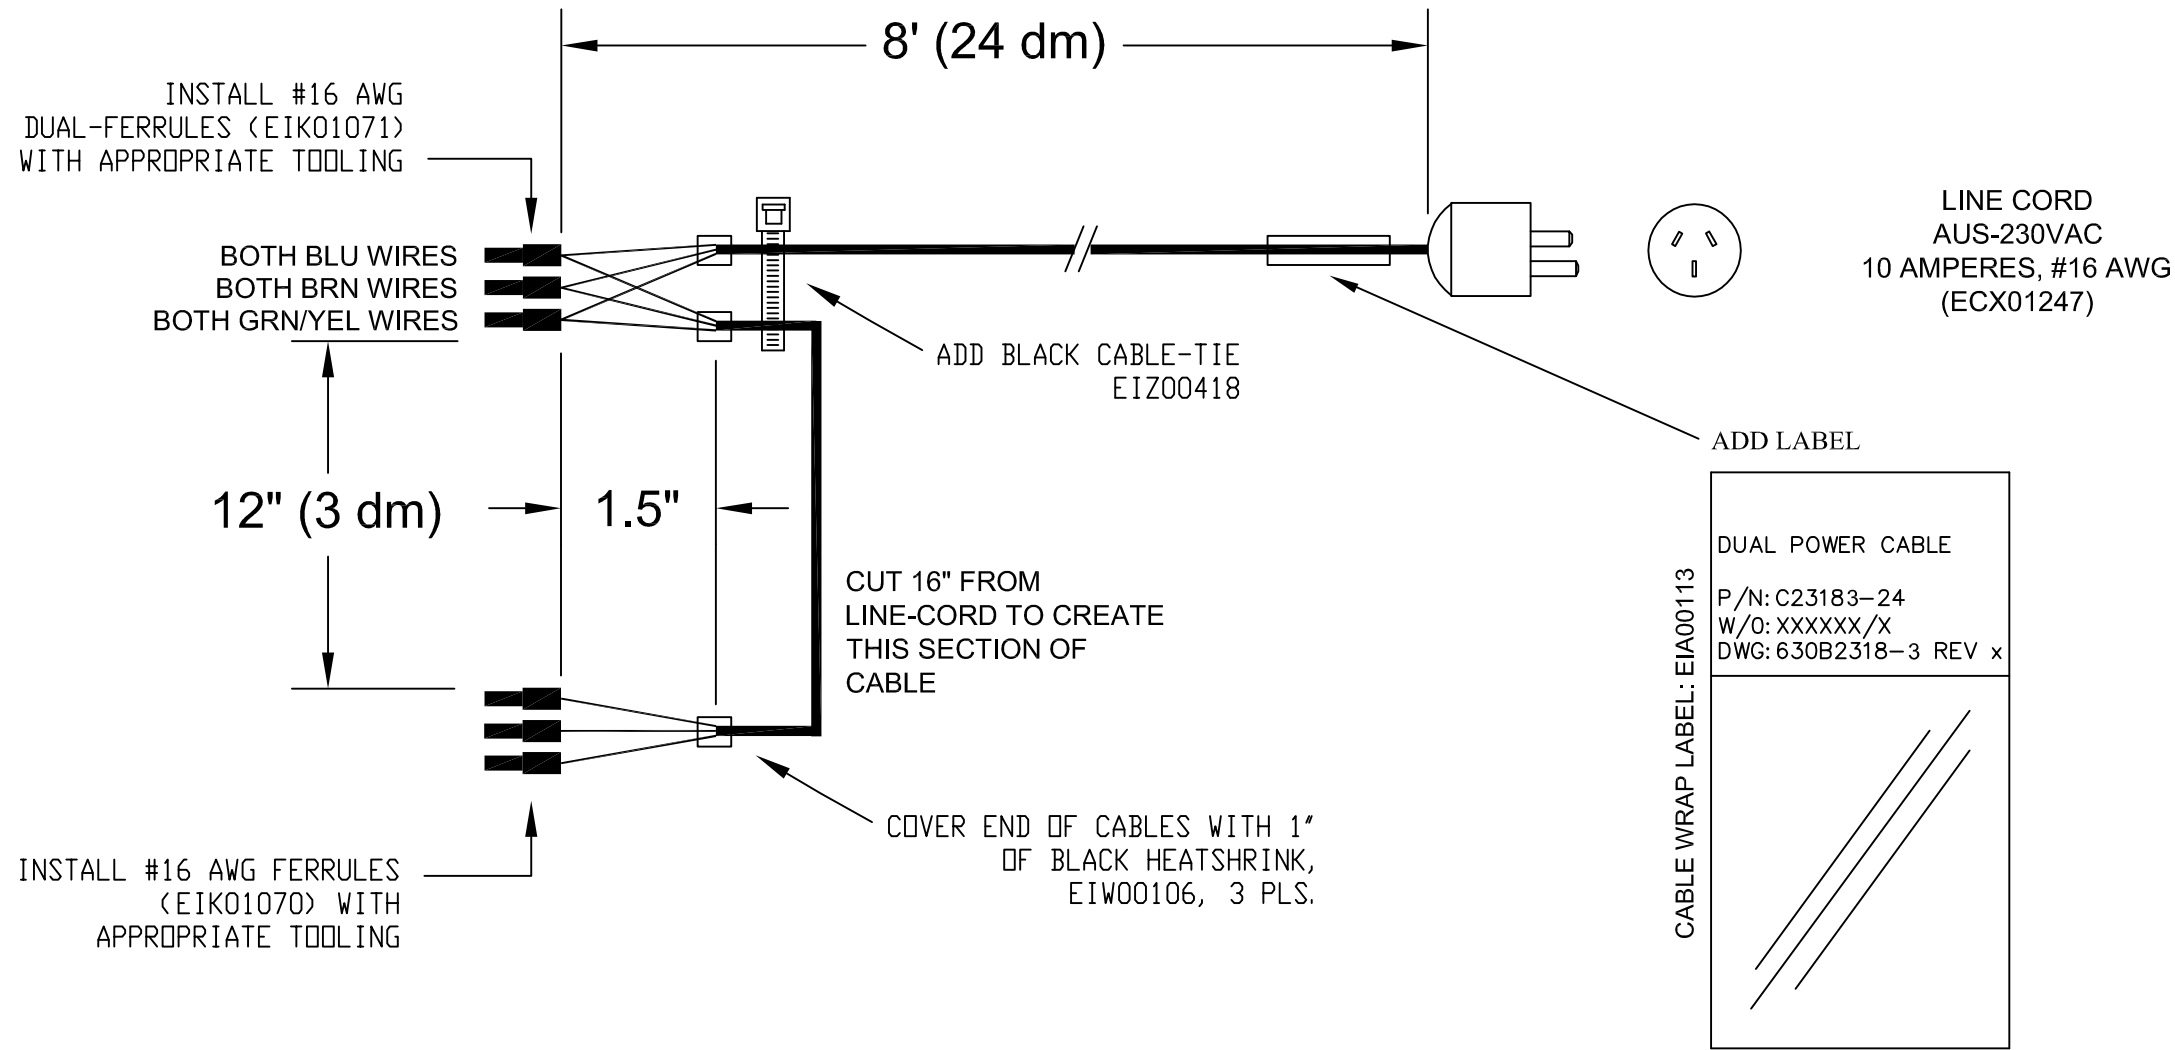

REVISIONS			
REV.	DESCRIPTION	DRAWN	DATE

PROPRIETARY INFORMATION
THIS DRAWING IS THE PROPERTY OF AEROTECH, INC. AND IS SUBMITTED IN CONFIDENCE AND SHALL NOT BE REPRODUCED NOR COPIED NOR DISCLOSED TO OTHERS UNDER PENALTY OF LAW.

TOLERANCES ON		
FRACTIONS	DECIMALS	ANGLES
0 TO 6 ±1/32	.XX ±01	± 0-30'
OVER 6 ±1/16	.XXX ±005	

RMS FINISH		EXCEPT AS NOTED

DRAWN	6/7/2012	JFM
CHECKED	6/7/2012	AGS
APPD.	6/7/2012	JFM

AEROTECH, INC. 101 Zeta Drive
Pittsburgh, PA. 15238
(412)963-7470
www.aerotech.com

DUAL POWER CABLE (12" Split) 230 VAC, 10 Ampere, Australia (Control and Bus Power)

PART CODE	SIZE	REV.
C23183-24	B	630B2318-3 -

SCALE ~	FILE NAME 630B2318-301.Dwg	SHEET 1 OF 1