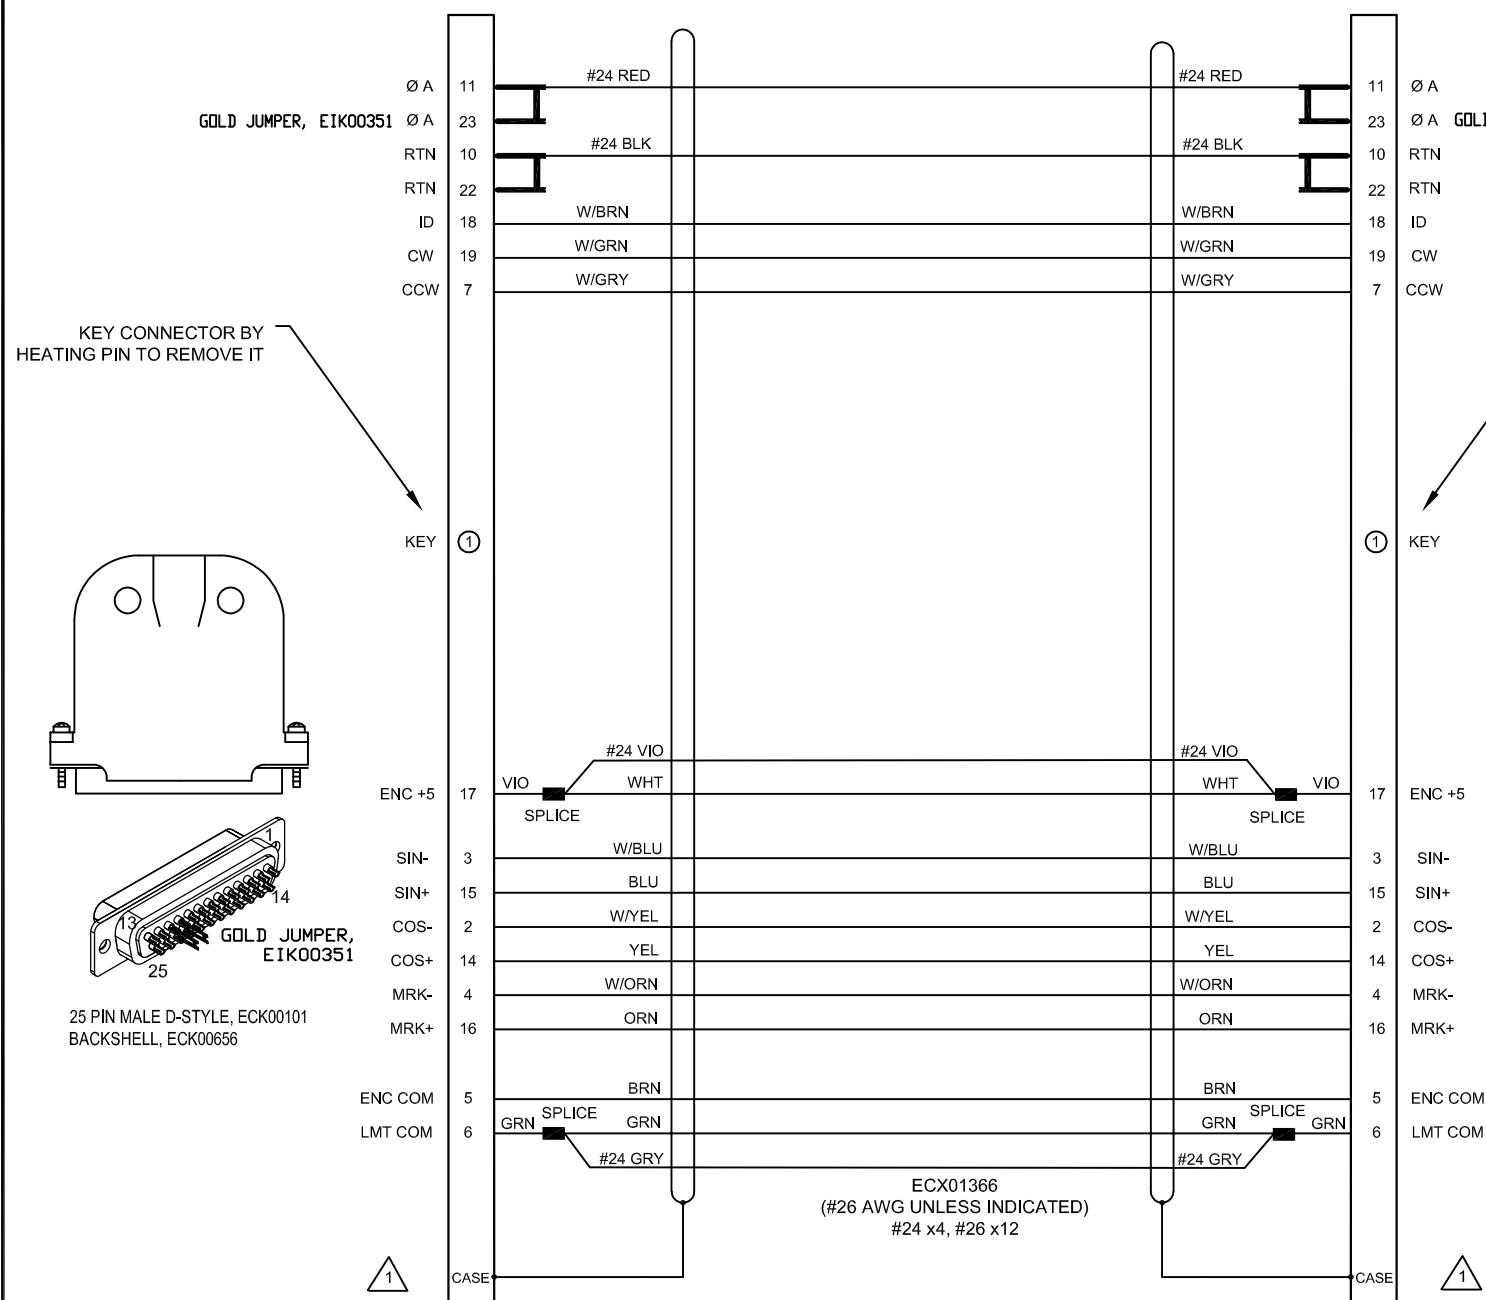

REVISIONS			
REV.	DESCRIPTION	DRAWN	DATE

PROPRIETARY INFORMATION THIS DRAWING IS THE PROPERTY OF AEROTECH, INC. AND IS SUBMITTED IN CONFIDENCE AND SHALL NOT BE REPRODUCED NOR COPIED NOR DISCLOSED TO OTHERS UNDER PENALTY OF LAW.			AEROTECH, INC. 101 Zeta Drive Pittsburgh, PA. 15238 (412)963-7470 http://www.aerotech.com		
TOLERANCES ON FRACTIONS DECIMALS ANGLES 0 TO 6 1/32 .XX ±01 ± 0-30° OVER 6 1/16 .XXX ±005			C24700-xx MPS DC Ext. Cable to Lab Controller DC EXT MTR & FB-25DU-25DU-MAX130DM		
RMS FINISH	✓	EXCEPT AS NOTED	PART CODE	SIZE	REV.
DRAWN	7/13/2014	JFM	C24700-xx	C	630C2470
CHECKED	7/13/2014	AGS	SCALE	FILE NAME	630C247001.Dwg
APPD.	7/13/2014	JFM	SHEET	1 OF 1	