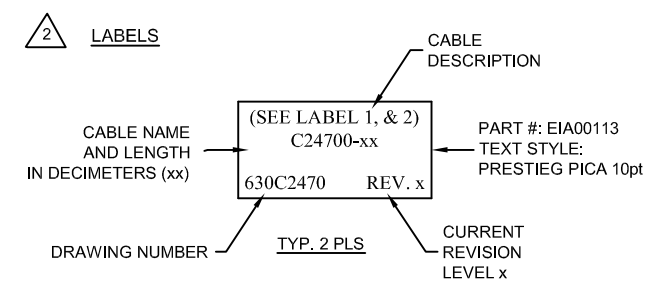

REVISIONS			
REV.	DESCRIPTION	DRAWN	DATE

PROPRIETARY INFORMATION THIS DRAWING IS THE PROPERTY OF AEROTECH, INC. AND IS SUBMITTED IN CONFIDENCE AND SHALL NOT BE REPRODUCED NOR COPIED NOR DISCLOSED TO OTHERS UNDER PENALTY OF LAW.			AEROTECH, INC. 101 Zeta Drive Pittsburgh, PA. 15238 (412)963-7470 http://www.aerotech.com		
TOLERANCES ON FRACTIONS DECIMALS ANGLES 0 TO 6 1/32 .XX ±01 ± 0-30° OVER 6 1/16 .XXX ±005			C24700-xx MPS DC Ext. Cable to Lab Controller DC EXT MTR & FB-25DU-25DU-MAX130DM		
RMS FINISH	✓	EXCEPT AS NOTED	PART CODE	SIZE	REV.
DRAWN	7/13/2014	JFM	C24700-xx	C	630C2470
CHECKED	7/13/2014	AGS	SCALE	FILE NAME	630C247001.Dwg
APPD.	7/13/2014	JFM	SHEET	1 OF 1	