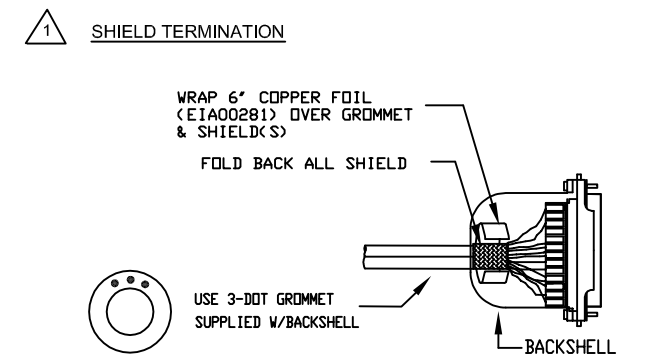

REVISIONS			
REV.	DESCRIPTION	DRAWN	DATE

PROPRIETARY INFORMATION THIS DRAWING IS THE PROPERTY OF AEROTECH, INC. AND IS SUBMITTED IN CONFIDENCE AND SHALL NOT BE REPRODUCED NOR COPIED NOR DISCLOSED TO OTHERS UNDER PENALTY OF LAW.			AEROTECH, INC. 101 Zeta Drive Pittsburgh, PA. 15238 (412)963-7470 http://www.aerotech.com		
TOLERANCES ON FRACTIONS DECIMALS ANGLES 0 TO 6 1/32 .XX ±01 ± 0-30° OVER 6 1/16 .XXX ±005			C24700-xx MPS DC Ext. Cable to Lab Controller DC EXT MTR & FB-25DU-25DU-MAX130DM		
RMS FINISH	✓	EXCEPT AS NOTED	PART CODE	SIZE	REV.
DRAWN	7/13/2014	JFM	C24700-xx	C	630C2470
CHECKED	7/13/2014	AGS	SCALE	FILE NAME	630C247001.Dwg
APPD.	7/13/2014	JFM	SHEET	1 OF 1	