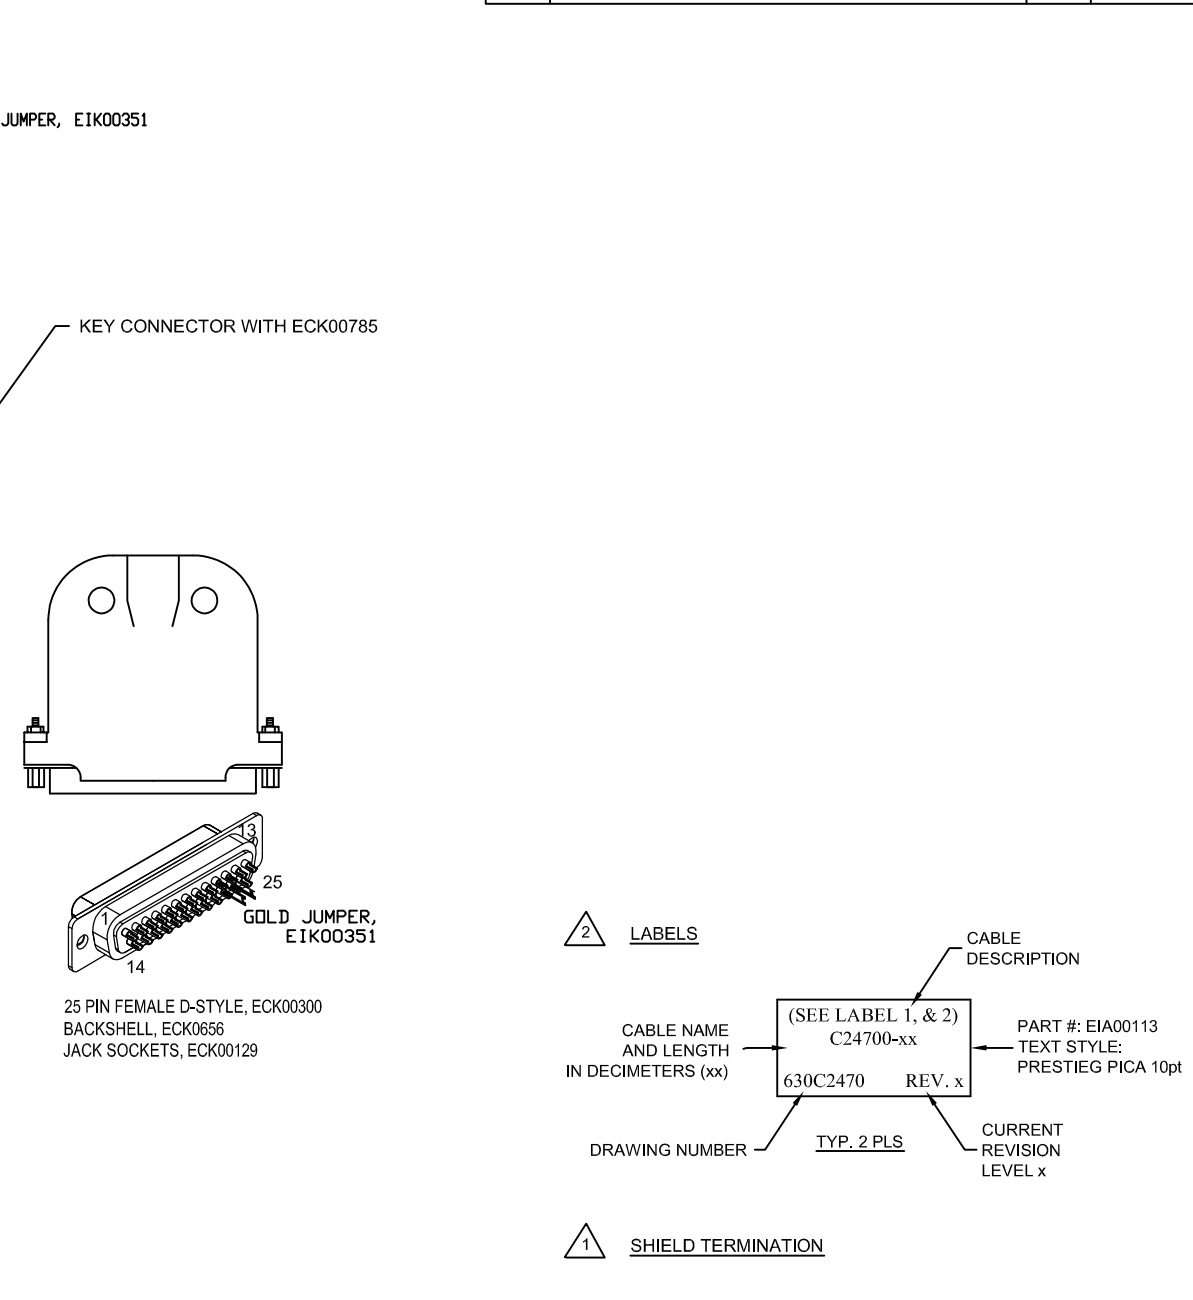

REVISIONS			
REV.	DESCRIPTION	DRAWN	DATE

PROPRIETARY INFORMATION THIS DRAWING IS THE PROPERTY OF AEROTECH, INC. AND IS SUBMITTED IN CONFIDENCE AND SHALL NOT BE REPRODUCED NOR COPIED NOR DISCLOSED TO OTHERS UNDER PENALTY OF LAW.			AEROTECH, INC. 101 Zeta Drive Pittsburgh, PA. 15238 (412)963-7470 http://www.aerotech.com		
TOLERANCES ON FRACTIONS DECIMALS ANGLES 0 TO 6 1/32 .XX ±01 ± 0-30° OVER 6 1/16 .XXX ±005			C24700-xx MPS DC Ext. Cable to Lab Controller DC EXT MTR & FB-25DU-25DU-MAX130DM		
RMS FINISH	✓	EXCEPT AS NOTED	PART CODE	SIZE	REV.
DRAWN	7/13/2014	JFM	C24700-xx	C	630C2470
CHECKED	7/13/2014	AGS	SCALE	FILE NAME	630C247001.Dwg
APPD.	7/13/2014	JFM	SHEET	1 OF 1	