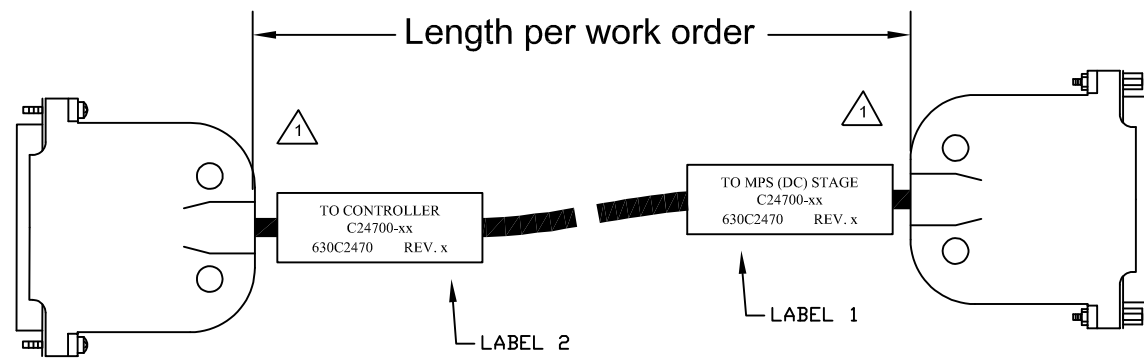

REVISIONS			
REV.	DESCRIPTION	DRAWN	DATE

PROPRIETARY INFORMATION THIS DRAWING IS THE PROPERTY OF AEROTECH, INC. AND IS SUBMITTED IN CONFIDENCE AND SHALL NOT BE REPRODUCED NOR COPIED NOR DISCLOSED TO OTHERS UNDER PENALTY OF LAW.			AEROTECH, INC. 101 Zeta Drive Pittsburgh, PA. 15238 (412)963-7470 http://www.aerotech.com		
TOLERANCES ON FRACTIONS DECIMALS ANGLES 0 TO 6 1/32 .XX ±01 ± 0-30° OVER 6 1/16 .XXX ±005			C24700-xx MPS DC Ext. Cable to Lab Controller DC EXT MTR & FB-25DU-25DU-MAX130DM		
RMS FINISH	✓	EXCEPT AS NOTED	PART CODE	SIZE	REV.
DRAWN	7/13/2014	JFM	C24700-xx	C	630C2470
CHECKED	7/13/2014	AGS	SCALE	FILE NAME	630C247001.Dwg
APPD.	7/13/2014	JFM	SHEET	1 OF 1	