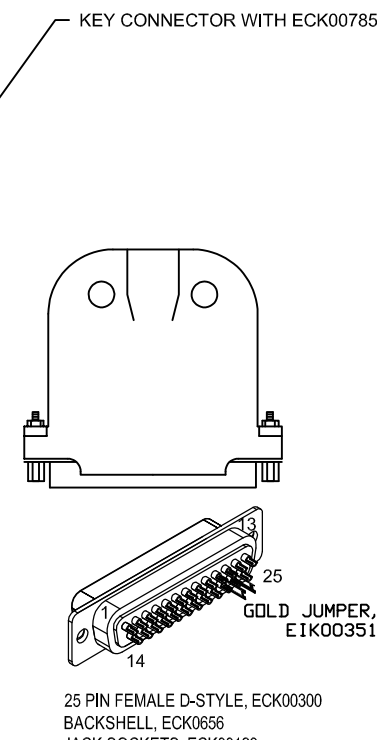

REVISIONS			
REV.	DESCRIPTION	DRAWN	DATE

PROPRIETARY INFORMATION THIS DRAWING IS THE PROPERTY OF AEROTECH, INC. AND IS SUBMITTED IN CONFIDENCE AND SHALL NOT BE REPRODUCED NOR COPIED NOR DISCLOSED TO OTHERS UNDER PENALTY OF LAW.			AEROTECH, INC. 101 Zeta Drive Pittsburgh, PA. 15238 (412)963-7470 http://www.aerotech.com		
TOLERANCES ON FRACTIONS DECIMALS ANGLES 0 TO 6 1/32 .XX ±01 ± 0-30° OVER 6 1/16 .XXX ±005			C24700-xx MPS DC Ext. Cable to Lab Controller DC EXT MTR & FB-25DU-25DU-MAX130DM		
RMS FINISH	✓	EXCEPT AS NOTED	PART CODE	SIZE	REV.
DRAWN	7/13/2014	JFM	C24700-xx	C	630C2470
CHECKED	7/13/2014	AGS	SCALE	FILE NAME	630C247001.Dwg
APPD.	7/13/2014	JFM	SHEET	1 OF 1	