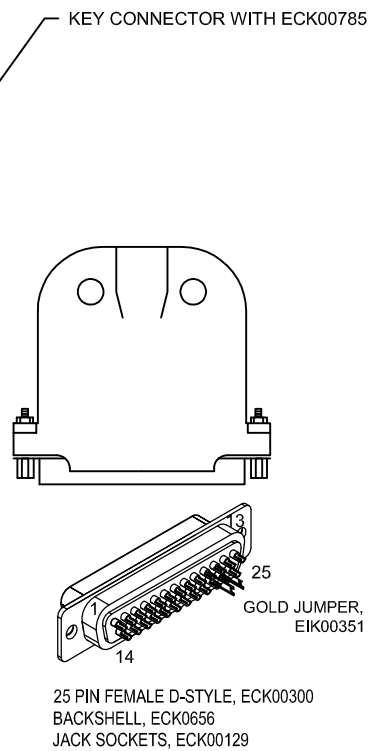

REV.		DESCRIPTION		REVISIONS		DRAWN	DATE

PROPRIETARY INFORMATION THIS DRAWING IS THE PROPERTY OF AEROTECH, INC. AND IS SUBMITTED IN CONFIDENCE AND SHALL NOT BE REPRODUCED NOR COPIED NOR DISCLOSED TO OTHERS UNDER PENALTY OF LAW.			AEROTECH, INC. 101 Zeta Drive Pittsburgh, PA. 15238 (412)963-7470 http://www.aerotech.com	
TOLERANCES ON FRACTIONS DECIMALS ANGLES 0 TO 6 ±1/32 .XX ±01 ± 0-30' OVER 6 ±1/16 .XXX ±005			C24700-xx MPS DC Ext. Cable to Lab Controller DC MTR + FB-25D-25D-2ARMS-MAX130DM	
RMS FINISH	EXCEPT AS NOTED		PART CODE	REV.
DRAWN	7/13/2014	JFM	C24700	-
CHECKED	7/13/2014	A6S	C	630C2470
APPD.	7/13/2014	JFM	SCALE NTS	FILE NAME 630C2470.Dwg
			SHEET	1 OF 1