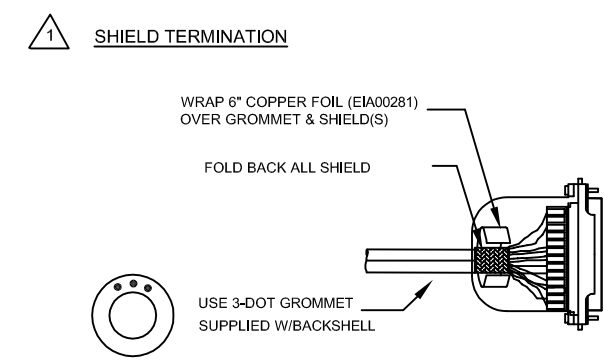

REV.		DESCRIPTION		REVISIONS		DRAWN	DATE

PROPRIETARY INFORMATION THIS DRAWING IS THE PROPERTY OF AEROTECH, INC. AND IS SUBMITTED IN CONFIDENCE AND SHALL NOT BE REPRODUCED NOR COPIED NOR DISCLOSED TO OTHERS UNDER PENALTY OF LAW.			AEROTECH, INC. 101 Zeta Drive Pittsburgh, PA. 15238 (412)963-7470 http://www.aerotech.com	
TOLERANCES ON FRACTIONS DECIMALS ANGLES 0 TO 6 ±1/32 .XX ±01 ± 0-30' OVER 6 ±1/16 .XXX ±005			C24700-xx MPS DC Ext. Cable to Lab Controller DC MTR + FB-25D-25D-2ARMS-MAX130DM	
RMS FINISH	EXCEPT AS NOTED		PART CODE	REV.
DRAWN	7/13/2014	JFM	C24700	-
CHECKED	7/13/2014	A6S	C	630C2470
APPD.	7/13/2014	JFM	SCALE NTS	FILE NAME 630C2470.Dwg
			SHEET	1 OF 1