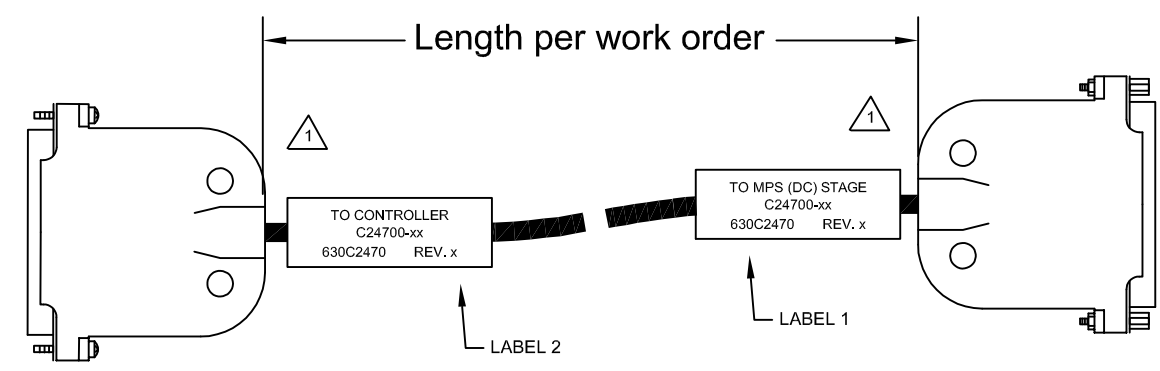

REV.		DESCRIPTION		REVISIONS		DRAWN	DATE

PROPRIETARY INFORMATION THIS DRAWING IS THE PROPERTY OF AEROTECH, INC. AND IS SUBMITTED IN CONFIDENCE AND SHALL NOT BE REPRODUCED NOR COPIED NOR DISCLOSED TO OTHERS UNDER PENALTY OF LAW.			AEROTECH, INC. 101 Zeta Drive Pittsburgh, PA. 15238 (412)963-7470 http://www.aerotech.com	
TOLERANCES ON FRACTIONS DECIMALS ANGLES 0 TO 6 ±1/32 .XX ±01 ± 0-30' OVER 6 ±1/16 .XXX ±005			C24700-xx MPS DC Ext. Cable to Lab Controller DC MTR + FB-25D-25D-2ARMS-MAX130DM	
RMS FINISH	EXCEPT AS NOTED		PART CODE	REV.
DRAWN	7/13/2014	JFM	C24700	-
CHECKED	7/13/2014	A6S	C	630C2470
APPD.	7/13/2014	JFM	SCALE NTS	FILE NAME 630C2470.Dwg
			SHEET	1 OF 1