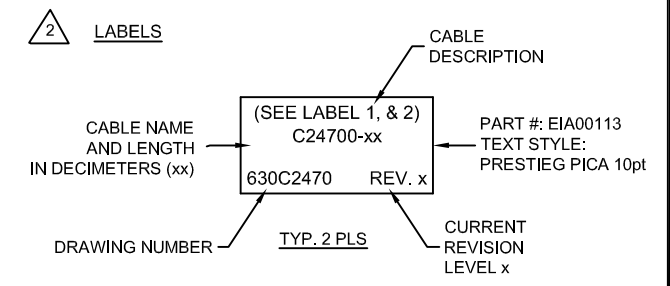

REV.		DESCRIPTION		REVISIONS		DRAWN	DATE

PROPRIETARY INFORMATION THIS DRAWING IS THE PROPERTY OF AEROTECH, INC. AND IS SUBMITTED IN CONFIDENCE AND SHALL NOT BE REPRODUCED NOR COPIED NOR DISCLOSED TO OTHERS UNDER PENALTY OF LAW.			AEROTECH, INC. 101 Zeta Drive Pittsburgh, PA. 15238 (412)963-7470 http://www.aerotech.com	
TOLERANCES ON FRACTIONS DECIMALS ANGLES 0 TO 6 ±1/32 .XX ±01 ± 0-30' OVER 6 ±1/16 .XXX ±005			C24700-xx MPS DC Ext. Cable to Lab Controller DC MTR + FB-25D-25D-2ARMS-MAX130DM	
RMS FINISH	EXCEPT AS NOTED		PART CODE	REV.
DRAWN	7/13/2014	JFM	C24700	-
CHECKED	7/13/2014	A6S	C	630C2470
APPD.	7/13/2014	JFM	SCALE NTS	FILE NAME 630C2470.Dwg
			SHEET	1 OF 1