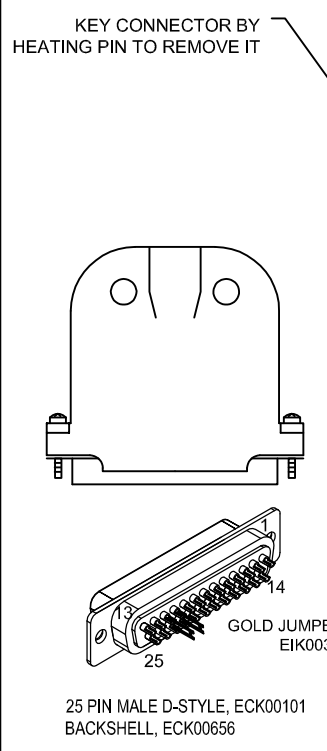

REV.		DESCRIPTION		REVISIONS		DRAWN	DATE

PROPRIETARY INFORMATION THIS DRAWING IS THE PROPERTY OF AEROTECH, INC. AND IS SUBMITTED IN CONFIDENCE AND SHALL NOT BE REPRODUCED NOR COPIED NOR DISCLOSED TO OTHERS UNDER PENALTY OF LAW.			AEROTECH, INC. 101 Zeta Drive Pittsburgh, PA. 15238 (412)963-7470 http://www.aerotech.com	
TOLERANCES ON FRACTIONS DECIMALS ANGLES 0 TO 6 ±1/32 .XX ±01 ± 0-30' OVER 6 ±1/16 .XXX ±005			C24700-xx MPS DC Ext. Cable to Lab Controller DC MTR + FB-25D-25D-2ARMS-MAX130DM	
RMS FINISH	EXCEPT AS NOTED		PART CODE	REV.
DRAWN	7/13/2014	JFM	C24700	-
CHECKED	7/13/2014	A6S	C	630C2470
APPD.	7/13/2014	JFM	SCALE NTS	FILE NAME 630C2470.Dwg
			SHEET	1 OF 1