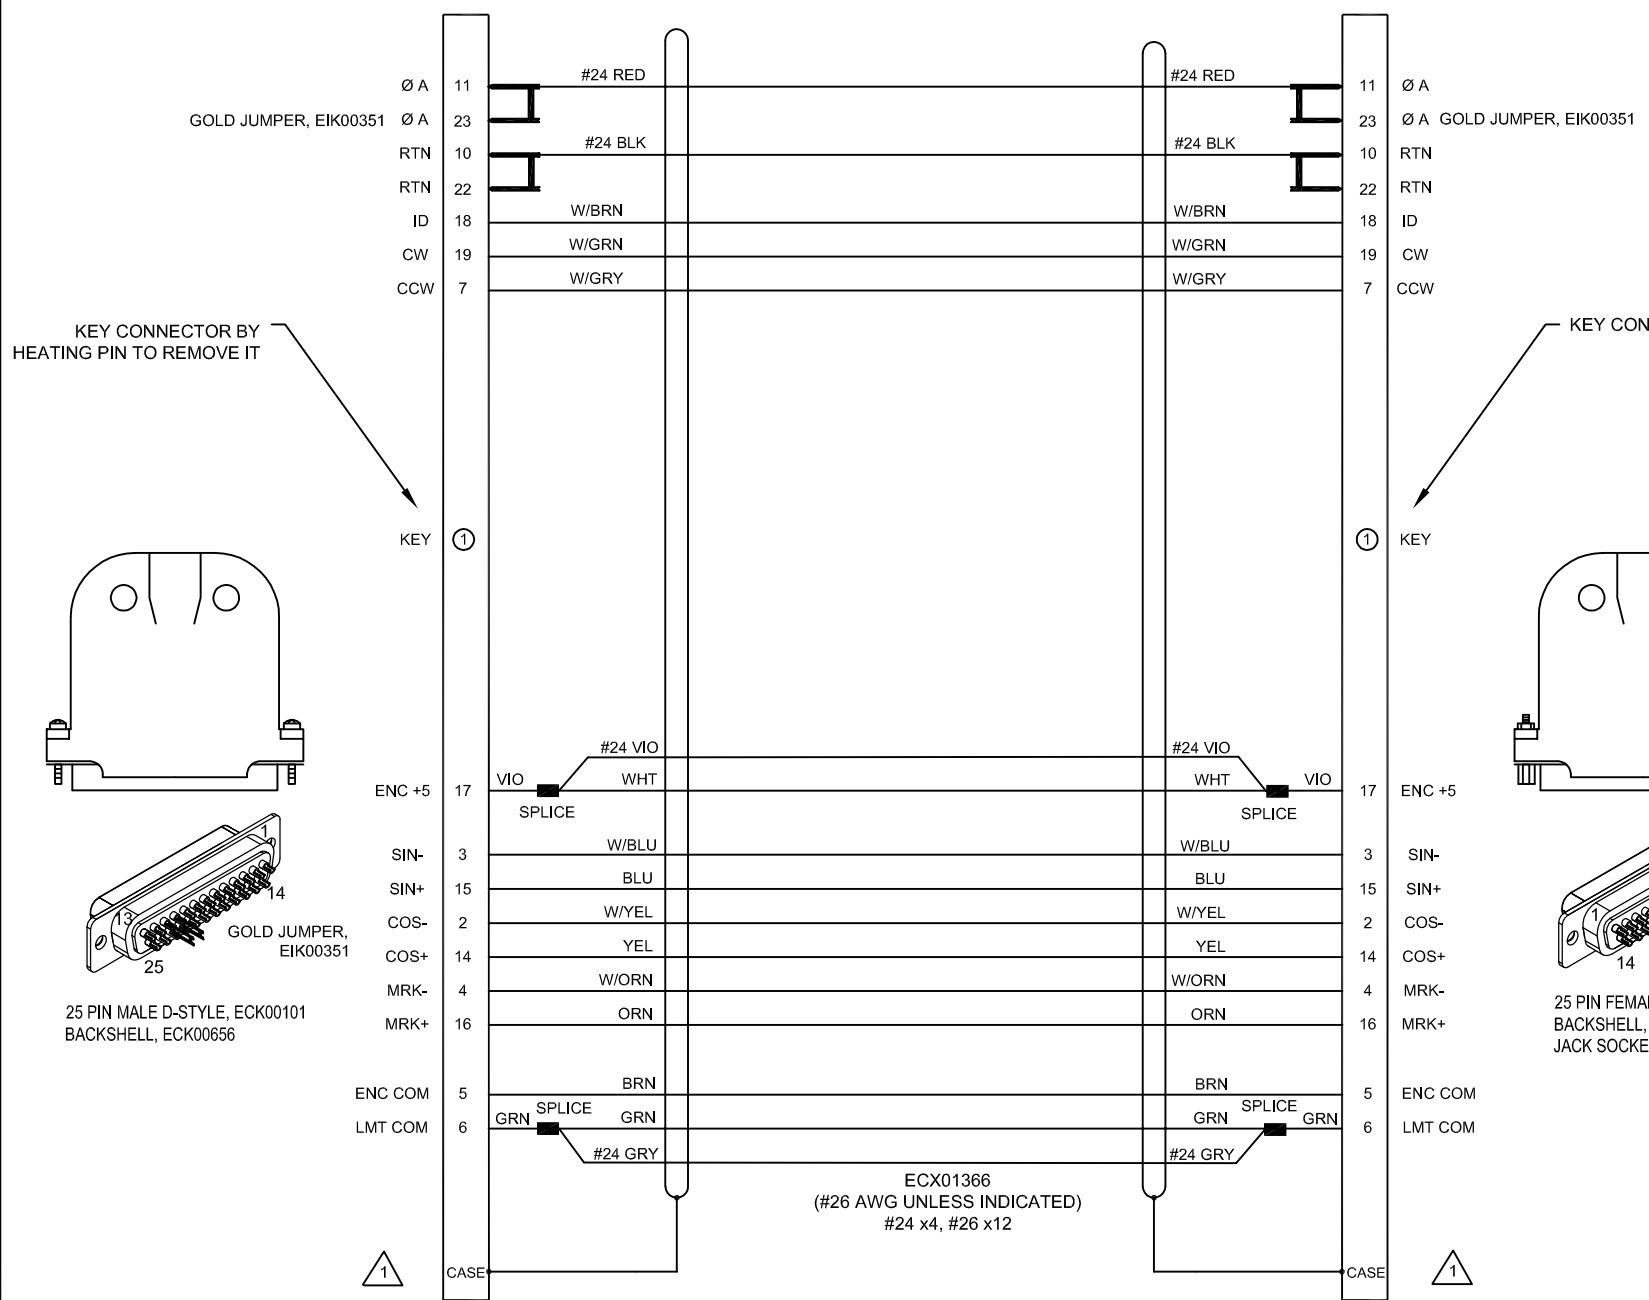

REV.		DESCRIPTION		REVISIONS		DRAWN	DATE

PROPRIETARY INFORMATION THIS DRAWING IS THE PROPERTY OF AEROTECH, INC. AND IS SUBMITTED IN CONFIDENCE AND SHALL NOT BE REPRODUCED NOR COPIED NOR DISCLOSED TO OTHERS UNDER PENALTY OF LAW.			AEROTECH, INC. 101 Zeta Drive Pittsburgh, PA. 15238 (412)963-7470 http://www.aerotech.com	
TOLERANCES ON FRACTIONS DECIMALS ANGLES 0 TO 6 ±1/32 .XX ±01 ± 0-30' OVER 6 ±1/16 .XXX ±005			C24700-xx MPS DC Ext. Cable to Lab Controller DC MTR + FB-25D-25D-2ARMS-MAX130DM	
RMS FINISH	EXCEPT AS NOTED		PART CODE	REV.
DRAWN	7/13/2014	JFM	C24700	-
CHECKED	7/13/2014	A6S	C	630C2470
APPD.	7/13/2014	JFM	SCALE NTS	FILE NAME 630C2470.Dwg
			SHEET	1 OF 1