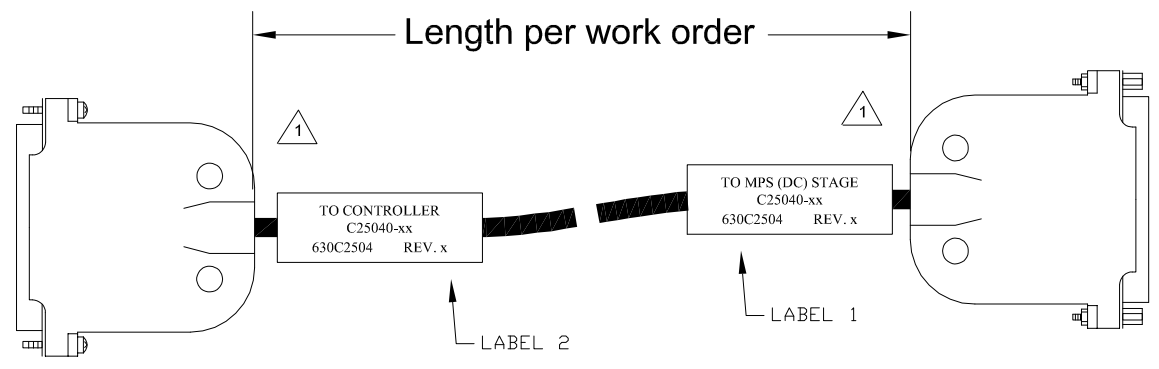

REVISIONS			
REV.	DESCRIPTION	DRAWN	DATE

PROPRIETARY INFORMATION THIS DRAWING IS THE PROPERTY OF AEROTECH, INC. AND IS SUBMITTED IN CONFIDENCE AND SHALL NOT BE REPRODUCED NOR COPIED NOR DISCLOSED TO OTHERS UNDER PENALTY OF LAW.			AEROTECH, INC. 101 Zeta Drive Pittsburgh, PA. 15238 (412)963-7470 http://www.aerotech.com	
TOLERANCES ON FRACTIONS DECIMALS ANGLES 0 TO 6 ±.02 .XX ±.01 ± 0-30' OVER 6 ±.16 .XXX ±.005			C25040-xx MPS DC Ext. Cable to Lab Controller DC MTR & FB-25DU-25DU-HF-MAX130DM	
RMS FINISH <input checked="" type="checkbox"/> EXCEPT AS NOTED			PART CODE SIZE C25040-xx C	
DRAWN 12/10/2014 JFM CHECKED 12/10/2014 EJB APPD. 12/10/2014 JFM			630C2504 REV. -	
SCALE NTS		FILE NAME 630C250401.Dwg		SHEET 1 OF 1