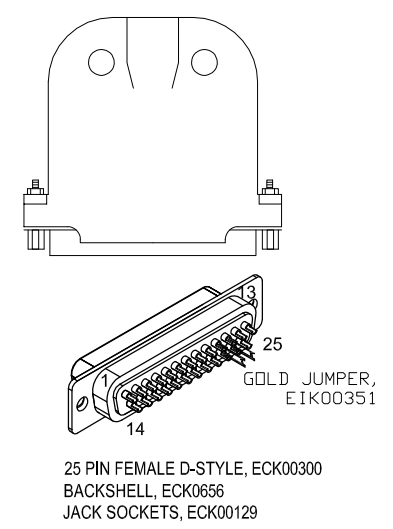

REVISIONS			
REV.	DESCRIPTION	DRAWN	DATE

PROPRIETARY INFORMATION THIS DRAWING IS THE PROPERTY OF AEROTECH, INC. AND IS SUBMITTED IN CONFIDENCE AND SHALL NOT BE REPRODUCED NOR COPIED NOR DISCLOSED TO OTHERS UNDER PENALTY OF LAW.			AEROTECH, INC. 101 Zeta Drive Pittsburgh, PA. 15238 (412)963-7470 http://www.aerotech.com	
TOLERANCES ON FRACTIONS DECIMALS ANGLES 0 TO 6 ±.02 .XX ±.01 ± 0-30' OVER 6 ±.16 .XXX ±.005			C25040-xx MPS DC Ext. Cable to Lab Controller DC MTR & FB-25DU-25DU-HF-MAX130DM	
RMS FINISH <input checked="" type="checkbox"/> EXCEPT AS NOTED			PART CODE SIZE C25040-xx C	
DRAWN 12/10/2014 JFM CHECKED 12/10/2014 EJB APPD. 12/10/2014 JFM			630C2504 REV. -	
SCALE NTS		FILE NAME 630C250401.Dwg		SHEET 1 OF 1