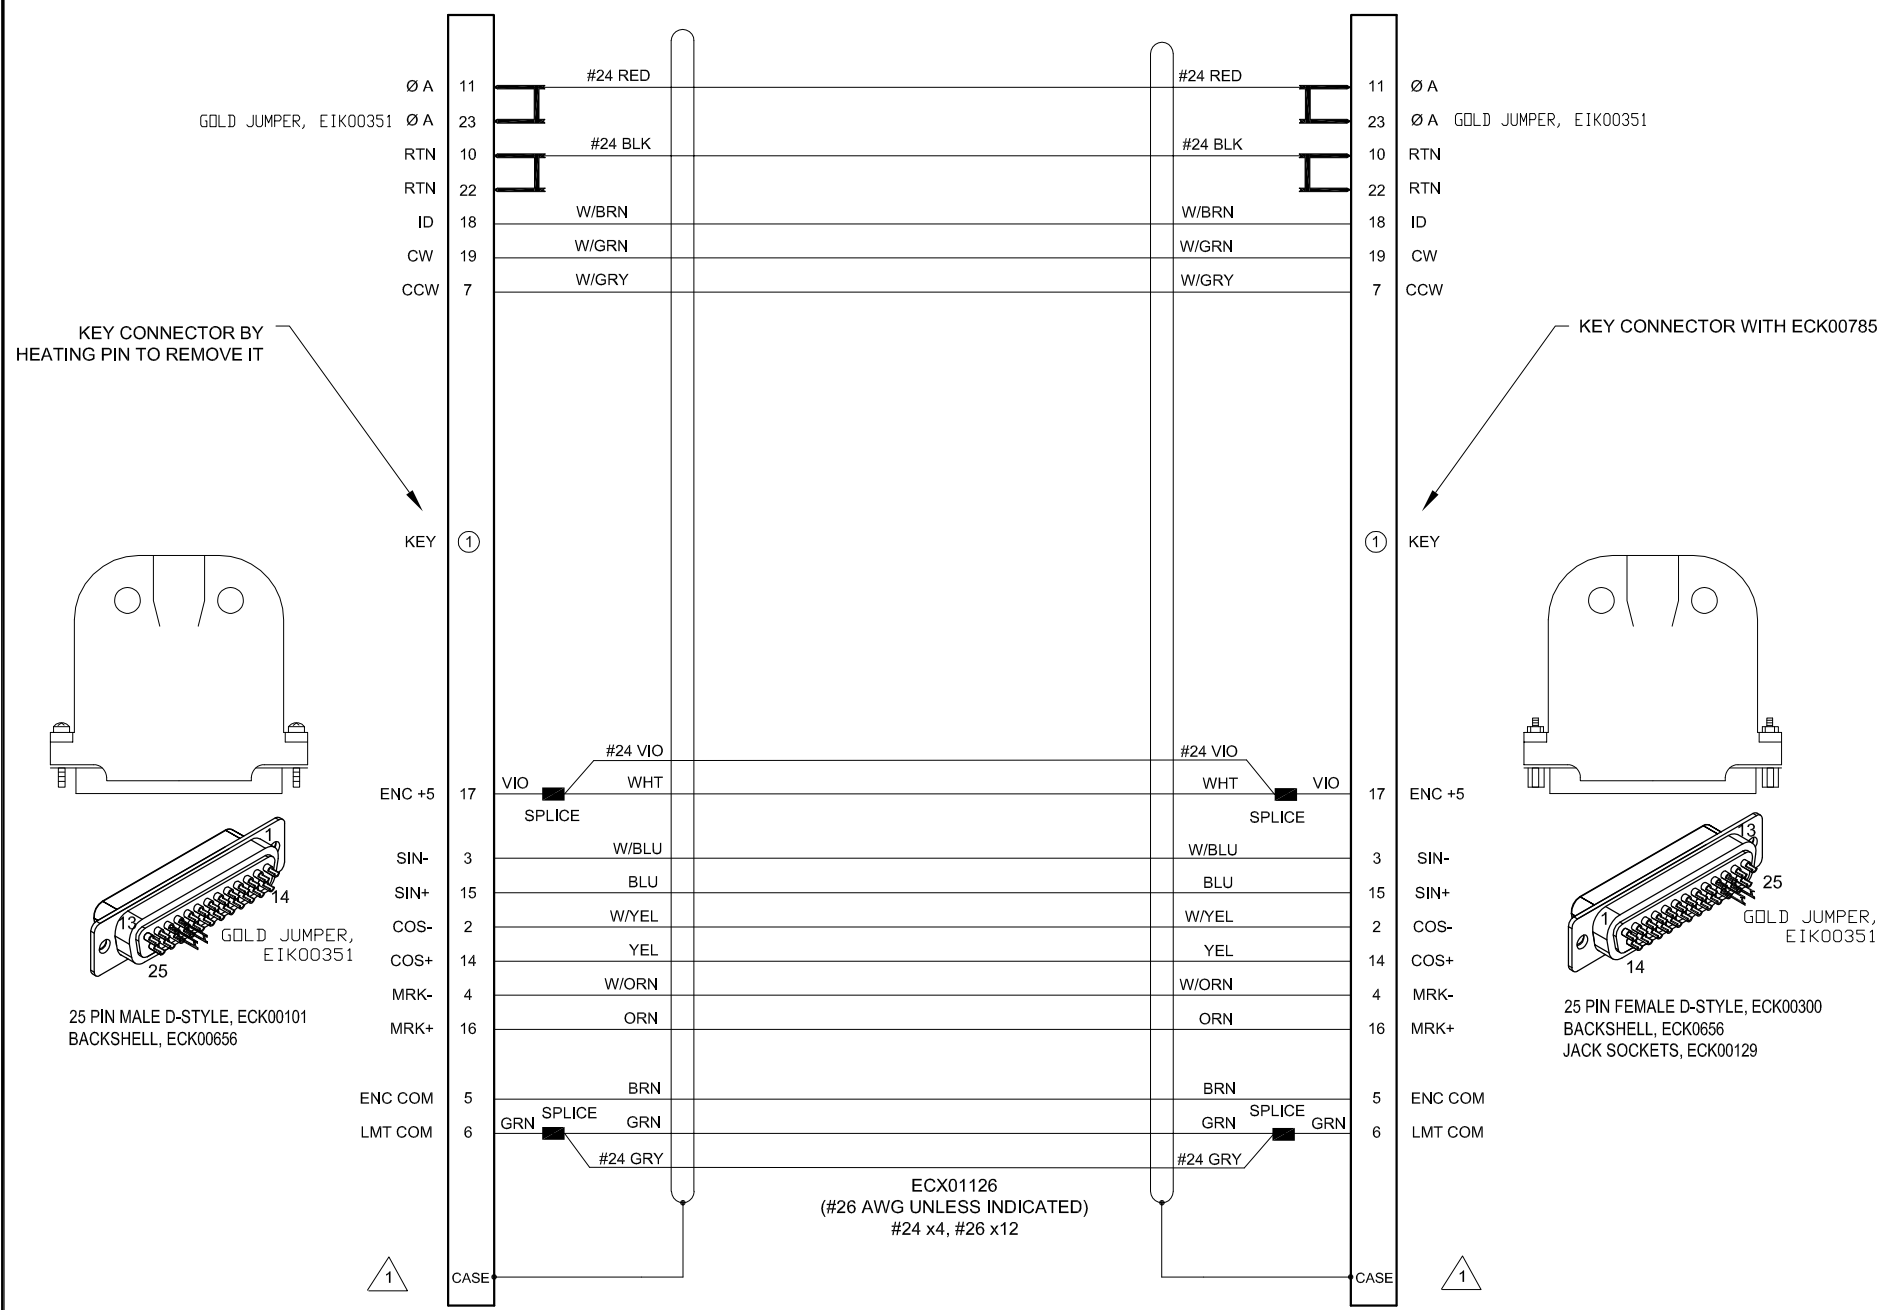

REVISIONS			
REV.	DESCRIPTION	DRAWN	DATE

PROPRIETARY INFORMATION THIS DRAWING IS THE PROPERTY OF AEROTECH, INC. AND IS SUBMITTED IN CONFIDENCE AND SHALL NOT BE REPRODUCED NOR COPIED NOR DISCLOSED TO OTHERS UNDER PENALTY OF LAW.			AEROTECH, INC. 101 Zeta Drive Pittsburgh, PA. 15238 (412)963-7470 http://www.aerotech.com	
TOLERANCES ON FRACTIONS DECIMALS ANGLES 0 TO 6 ±.02 .XX ±.01 ± 0-30' OVER 6 ±.16 .XXX ±.005			C25040-xx MPS DC Ext. Cable to Lab Controller DC MTR & FB-25DU-25DU-HF-MAX130DM	
RMS FINISH <input checked="" type="checkbox"/> EXCEPT AS NOTED			PART CODE SIZE C25040-xx C	
DRAWN 12/10/2014 JFM CHECKED 12/10/2014 EJB APPD. 12/10/2014 JFM			630C2504 REV. -	
SCALE NTS		FILE NAME 630C250401.Dwg		SHEET 1 OF 1