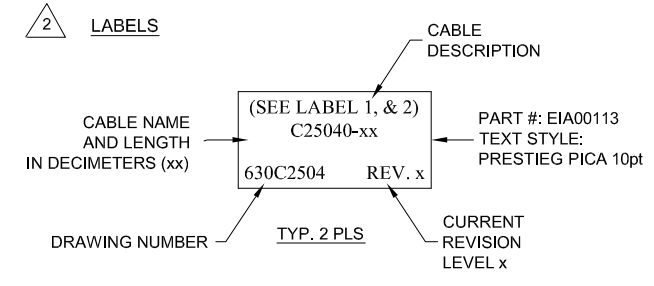

REVISIONS			
REV.	DESCRIPTION	DRAWN	DATE

PROPRIETARY INFORMATION THIS DRAWING IS THE PROPERTY OF AEROTECH, INC. AND IS SUBMITTED IN CONFIDENCE AND SHALL NOT BE REPRODUCED NOR COPIED NOR DISCLOSED TO OTHERS UNDER PENALTY OF LAW.			AEROTECH, INC. 101 Zeta Drive Pittsburgh, PA. 15238 (412)963-7470 http://www.aerotech.com	
TOLERANCES ON FRACTIONS DECIMALS ANGLES 0 TO 6 ±.02 .XX ±.01 ± 0-30' OVER 6 ±.16 .XXX ±.005			C25040-xx MPS DC Ext. Cable to Lab Controller DC MTR & FB-25DU-25DU-HF-MAX130DM	
RMS FINISH <input checked="" type="checkbox"/> EXCEPT AS NOTED			PART CODE SIZE C25040-xx C	
DRAWN 12/10/2014 JFM CHECKED 12/10/2014 EJB APPD. 12/10/2014 JFM			630C2504 REV. -	
SCALE NTS		FILE NAME 630C250401.Dwg		SHEET 1 OF 1