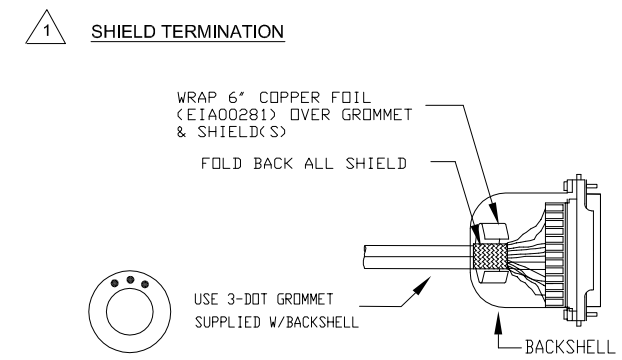

REVISIONS			
REV.	DESCRIPTION	DRAWN	DATE

PROPRIETARY INFORMATION THIS DRAWING IS THE PROPERTY OF AEROTECH, INC. AND IS SUBMITTED IN CONFIDENCE AND SHALL NOT BE REPRODUCED NOR COPIED NOR DISCLOSED TO OTHERS UNDER PENALTY OF LAW.			AEROTECH, INC. 101 Zeta Drive Pittsburgh, PA. 15238 (412)963-7470 http://www.aerotech.com	
TOLERANCES ON FRACTIONS DECIMALS ANGLES 0 TO 6 ±.02 .XX ±.01 ± 0-30' OVER 6 ±.16 .XXX ±.005			C25040-xx MPS DC Ext. Cable to Lab Controller DC MTR & FB-25DU-25DU-HF-MAX130DM	
RMS FINISH <input checked="" type="checkbox"/> EXCEPT AS NOTED			PART CODE SIZE C25040-xx C	
DRAWN 12/10/2014 JFM CHECKED 12/10/2014 EJB APPD. 12/10/2014 JFM			630C2504 REV. -	
SCALE NTS		FILE NAME 630C250401.Dwg		SHEET 1 OF 1