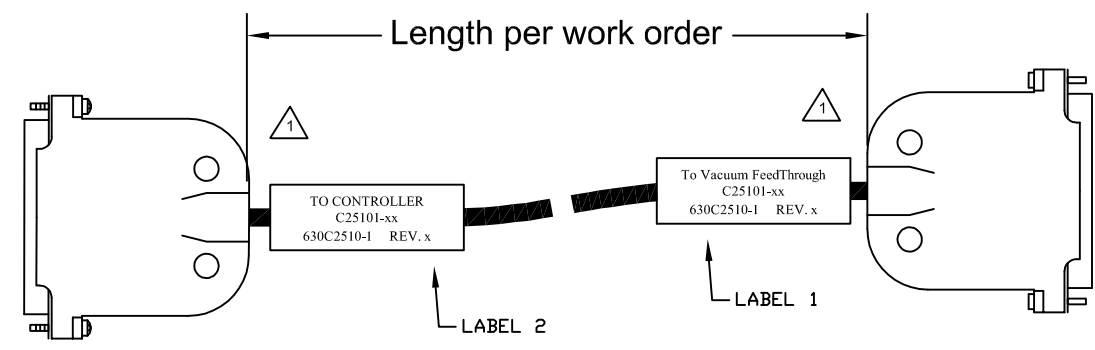

REVISIONS			
REV.	DESCRIPTION	DRAWN	DATE

PROPRIETARY INFORMATION THIS DRAWING IS THE PROPERTY OF AEROTECH, INC. AND IS SUBMITTED IN CONFIDENCE AND SHALL NOT BE REPRODUCED NOR COPIED NOR DISCLOSED TO OTHERS UNDER PENALTY OF LAW.			AEROTECH, INC. 101 Zeta Drive Pittsburgh, PA. 15238 (412)963-7470 http://www.aerotech.com		
TOLERANCES ON FRACTIONS DECIMALS ANGLES 0 TO 6 #/32 .XX ±01 ± 0-30' OVER 6 #1/16 .XXX ±005			Lab Controller To MPS DC Stage Extension Cable For FeedThrough Use DC EXT MTR & FB-25DU-25DU-2ARMS-NOKEY-MAX130DM		
RMS FINISH ✓ EXCEPT AS NOTED			PART CODE C25101-xx	SIZE C	REV. -
DRAWN 1/27/2015 JFM	CHECKED 1/27/2015 A6S	APPD. 1/27/2015 JFM	SCALE NTS FILE NAME 630C2510-101.Dwg	SHEET 1 OF 1	630C2510-1