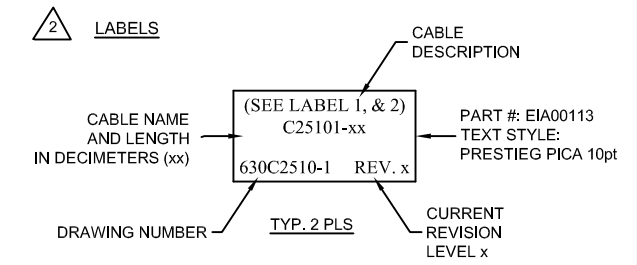

REVISIONS			
REV.	DESCRIPTION	DRAWN	DATE

PROPRIETARY INFORMATION THIS DRAWING IS THE PROPERTY OF AEROTECH, INC. AND IS SUBMITTED IN CONFIDENCE AND SHALL NOT BE REPRODUCED NOR COPIED NOR DISCLOSED TO OTHERS UNDER PENALTY OF LAW.			AEROTECH, INC. 101 Zeta Drive Pittsburgh, PA. 15238 (412)963-7470 http://www.aerotech.com		
TOLERANCES ON FRACTIONS DECIMALS ANGLES 0 TO 6 #/32 .XX ±01 ± 0-30' OVER 6 #1/16 .XXX ±005			Lab Controller To MPS DC Stage Extension Cable For FeedThrough Use DC EXT MTR & FB-25DU-25DU-2ARMS-NOKEY-MAX130DM		
RMS FINISH ✓ EXCEPT AS NOTED			PART CODE C25101-xx	SIZE C	REV. -
DRAWN 1/27/2015 JFM	CHECKED 1/27/2015 A6S	APPD. 1/27/2015 JFM	SCALE NTS FILE NAME 630C2510-101.Dwg	SHEET 1 OF 1	630C2510-1