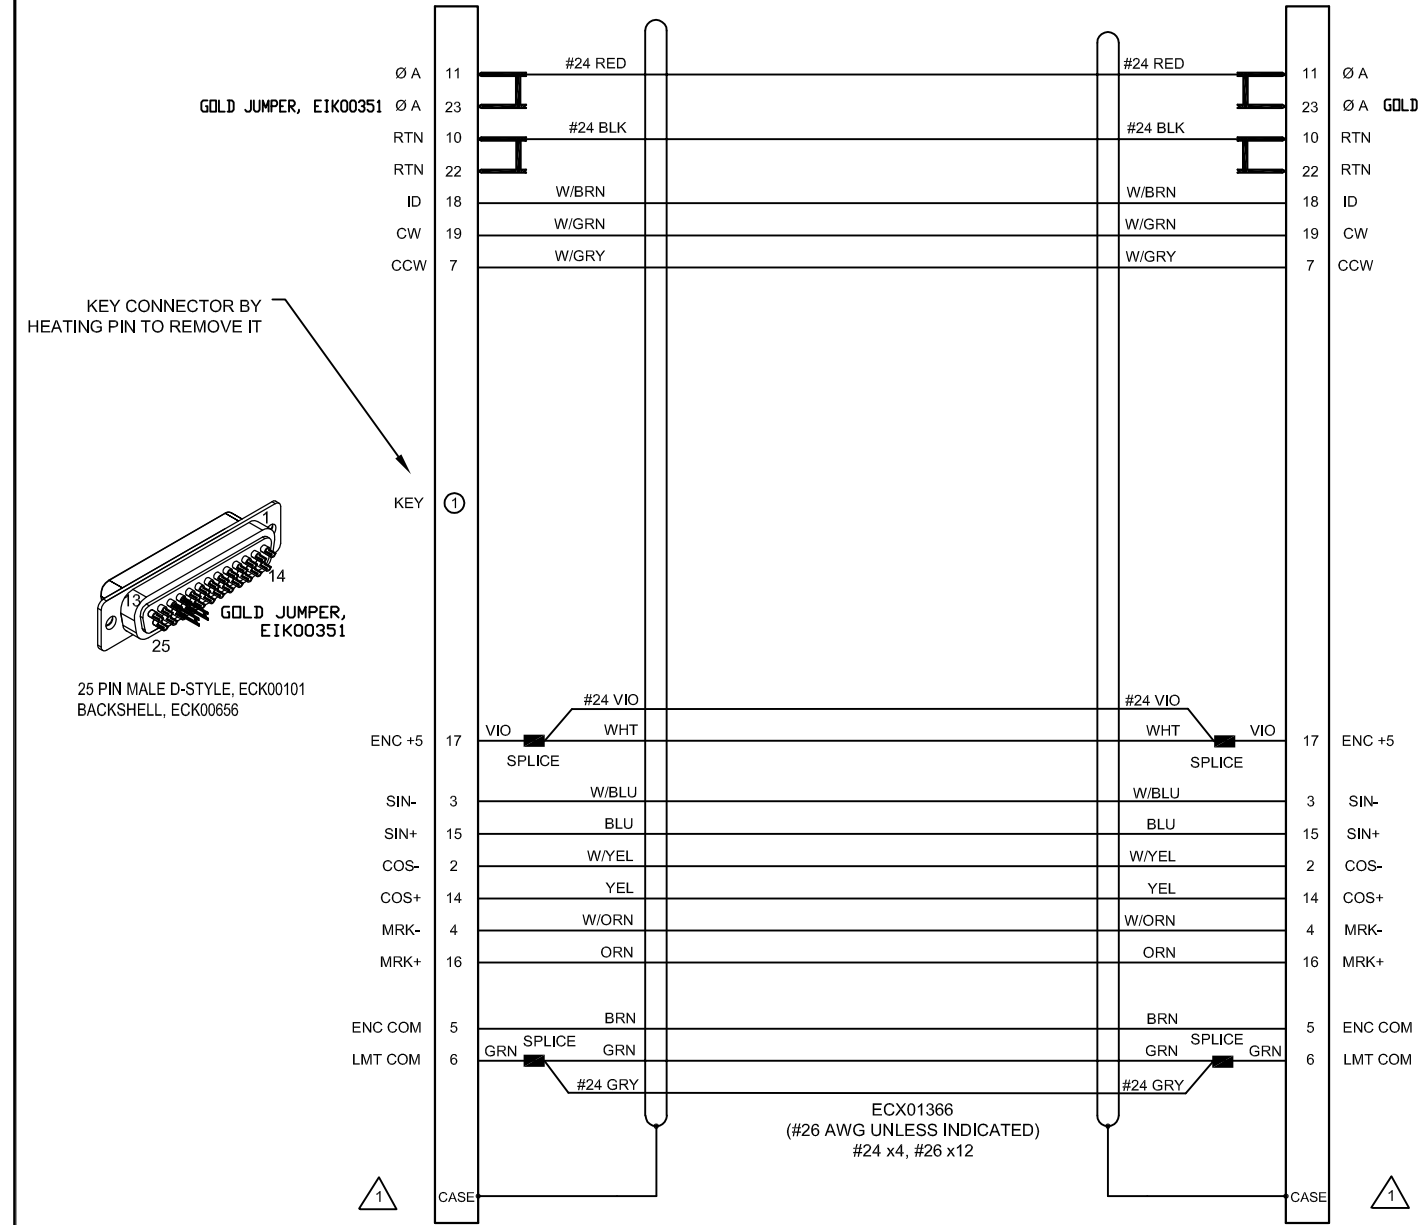

REVISIONS			
REV.	DESCRIPTION	DRAWN	DATE

PROPRIETARY INFORMATION THIS DRAWING IS THE PROPERTY OF AEROTECH, INC. AND IS SUBMITTED IN CONFIDENCE AND SHALL NOT BE REPRODUCED NOR COPIED NOR DISCLOSED TO OTHERS UNDER PENALTY OF LAW.			AEROTECH, INC. 101 Zeta Drive Pittsburgh, PA. 15238 (412)963-7470 http://www.aerotech.com		
TOLERANCES ON FRACTIONS DECIMALS ANGLES 0 TO 6 #/32 .XX ±01 ± 0-30' OVER 6 #1/16 .XXX ±005			Lab Controller To MPS DC Stage Extension Cable For FeedThrough Use DC EXT MTR & FB-25DU-25DU-2ARMS-NOKEY-MAX130DM		
RMS FINISH ✓ EXCEPT AS NOTED			PART CODE C25101-xx	SIZE C	REV. -
DRAWN 1/27/2015 JFM	CHECKED 1/27/2015 A6S	APPD. 1/27/2015 JFM	SCALE NTS FILE NAME 630C2510-101.Dwg	SHEET 1 OF 1	630C2510-1