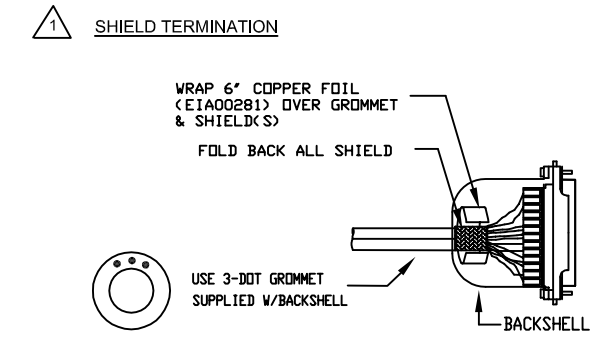

REVISIONS			
REV.	DESCRIPTION	DRAWN	DATE

PROPRIETARY INFORMATION THIS DRAWING IS THE PROPERTY OF AEROTECH, INC. AND IS SUBMITTED IN CONFIDENCE AND SHALL NOT BE REPRODUCED NOR COPIED NOR DISCLOSED TO OTHERS UNDER PENALTY OF LAW.			AEROTECH, INC. 101 Zeta Drive Pittsburgh, PA. 15238 (412)963-7470 http://www.aerotech.com		
TOLERANCES ON FRACTIONS DECIMALS ANGLES 0 TO 6 #/32 .XX ±01 ± 0-30' OVER 6 #1/16 .XXX ±005			Lab Controller To MPS DC Stage Extension Cable For FeedThrough Use DC EXT MTR & FB-25DU-25DU-2ARMS-NOKEY-MAX130DM		
RMS FINISH ✓ EXCEPT AS NOTED			PART CODE C25101-xx	SIZE C	REV. -
DRAWN 1/27/2015 JFM	CHECKED 1/27/2015 A6S	APPD. 1/27/2015 JFM	SCALE NTS FILE NAME 630C2510-101.Dwg	SHEET 1 OF 1	630C2510-1